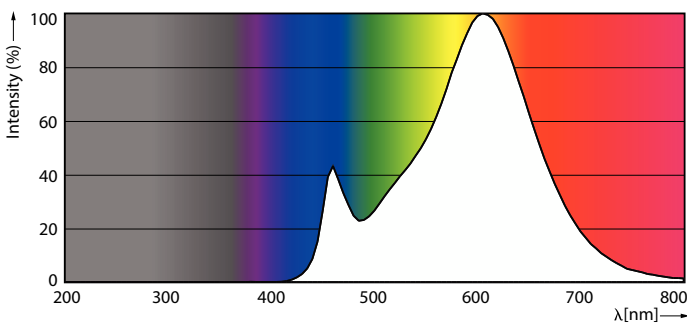

Spectral Power Distribution Colour - CorePro candle ND 7-60W E14 827 B38 FR