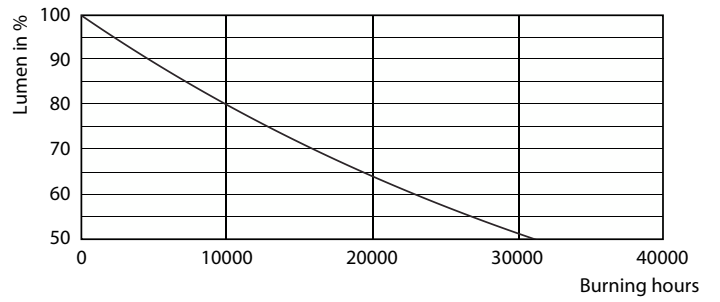

CorePro Plastic LEDcandles & lusters

Lifetime

Life Expectancy Diagram - CorePro candle ND 7-60W E14 827 B38 FR

Lumen Maintenance Diagram - CorePro candle ND 7-60W E14 827 B38 FR