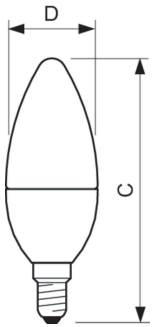

CorePro Plastic LEDcandles & lusters

EyeComfort	Yes
Product Data	
Order product name	CorePro candle ND 7-60W E14 827 B38 FR
Full product name	CorePro LEDcandle ND 7-60W E14 827 B38 FR
Full product code	871869670299400
Order code	70299400

Material Nr. (12NC)	929001325102
Numerator - Quantity Per Pack	1
EAN/UPC - Product/Case	8718696702994
Numerator - Packs per outer box	10
EAN/UPC - Case	8718696703007

Dimensional drawing

Product	D	C
CorePro candle ND 7-60W E14 827 B38 FR	38 mm	114 mm