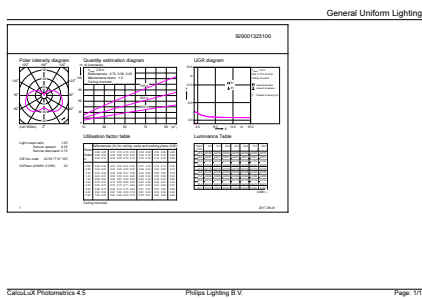

CorePro Plastic LEDcandles & lusters

EyeComfort	Yes
Product Data	
Order product name	CorePro candle ND 7-60W E14 827 B38 FR
Full product name	CorePro LEDcandle ND 7-60W E14 827 B38 FR
Full product code	871869670299400
Order code	70299400

Material Nr. (12NC)	929001325102
Numerator - Quantity Per Pack	1
EAN/UPC - Product/Case	8718696702994
Numerator - Packs per outer box	10
EAN/UPC - Case	8718696703007

Dimensional drawing

Product	D	C
CorePro candle ND 7-60W E14 827 B38 FR	38 mm	114 mm

Photometric data

General uniform lighting - CorePro candle ND 7-60W E14 827 B38 FR