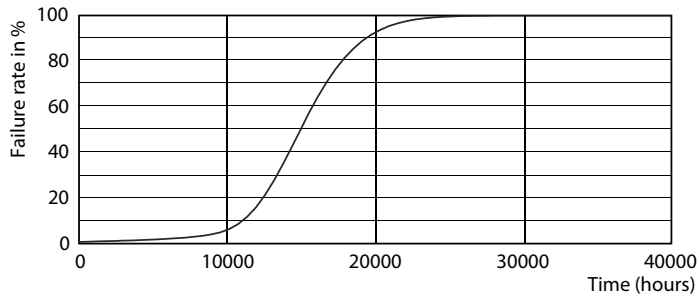

CorePro Plastic LEDcandles & lusters

Lifetime

Life Expectancy Diagram - CorePro candle ND 7-60W E14 827 B38 FR

Lumen Maintenance Diagram - CorePro candle ND 7-60W E14 827 B38 FR