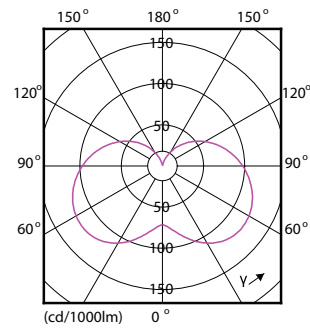

Photometric data

Light Distribution Diagram - CorePro candle ND 7-60W E14 827 B38 FR