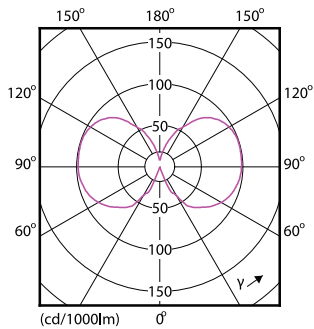

MASTER Value dekorative LED-pærer

Fotometriske data

Light Distribution Diagram - CLA LEDGlobe D 7-50W G120 E27 820 GOLD