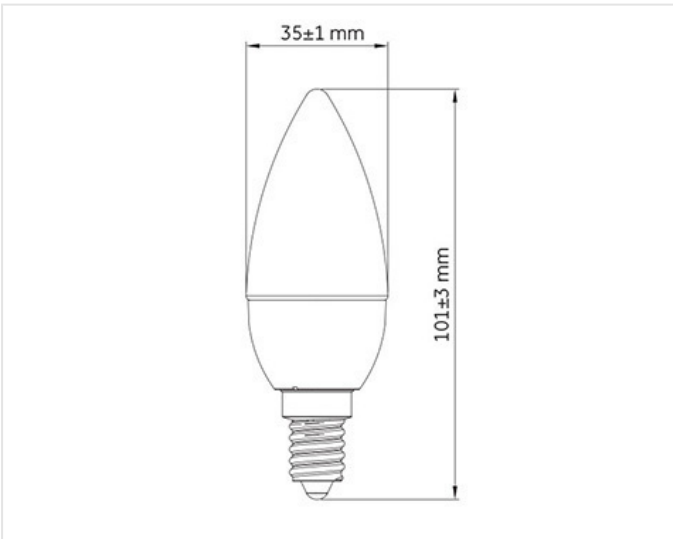

Technical drawing