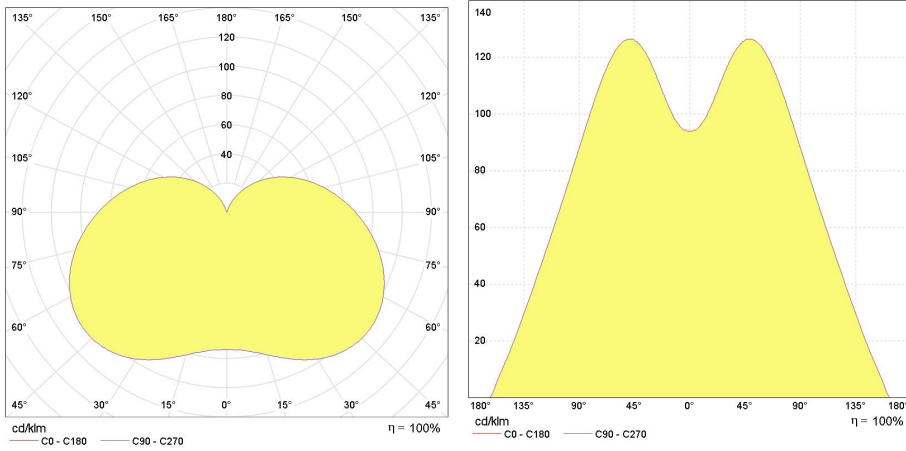

Photometric Data