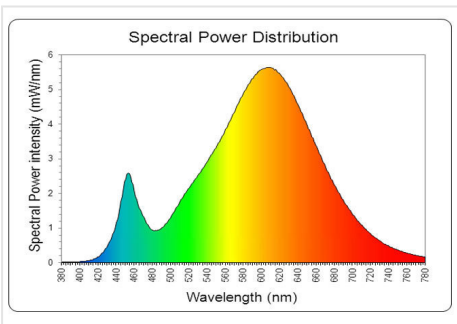

Spectral distribution