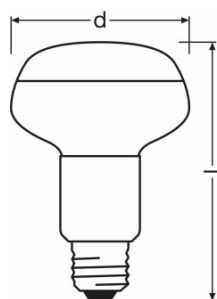

Light technical data

Beam angle	35 °
Warm-up time (60 %)	< 0.50 s
Starting time	< 0.5 s
Nominal beam angle	35 °
Rated beam angle (half peak value)	35.00 °

Dimensions & weight

Overall length	115.0 mm
----------------	----------

## Product datasheet

Diameter	80.0 mm
Outer bulb	R80
Length	115.0 mm
Maximum diameter	80.0 mm