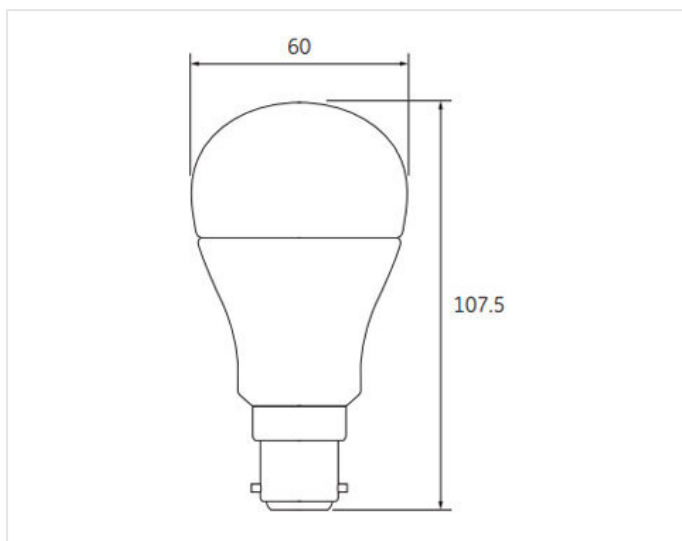

Technical drawing