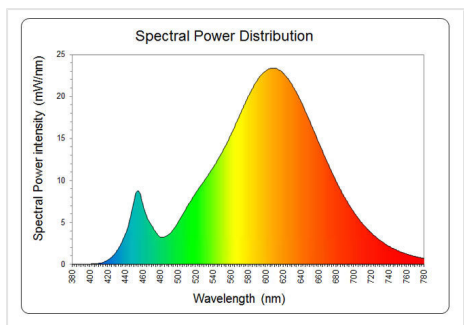

### Performance data

Nominal/ Rated Beam Angle [°]	255
Nominal/ Rated Beam Angle (°)	250
Colour consistency	6 steps
Rated Lumens [lm]	1100
Weighted energy consumption [kWh/1000h]	14.0
Rated useful lumens [lm]	1100
Energy efficiency class (EEC)	A+
Nominal correlated colour temperature (CCT) [K]	2700
Nominal lumens [lm]	1100
Colour Rendering Index (CRI) [Ra]	80

### Electrical data

Nominal lamp power factor...	0.7
Rated power [W]	14.0
Lamp Current [A]	0.08
Operating Temperature (MAX) [°C]	40
Run-up time (sec)	< 1
Starting time (sec)	< 200 ms
Number of switching cycles	25000
Dimming Capability	Yes
Nominal power [W]	14.0
Nominal lamp voltage [V]	230

Photometric Data

Technical drawing

Spectral distribution