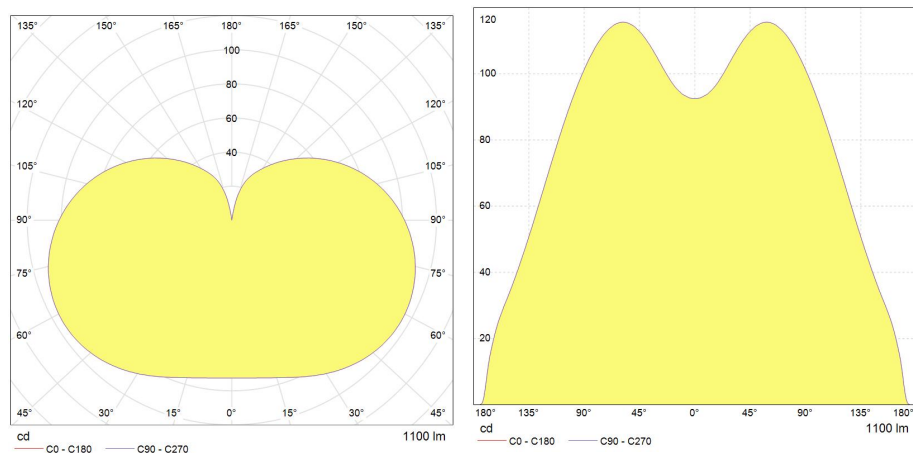

### Product data

Product Code	96548
Bulb Shape	GLS
Bulb Finish	Diffuse
Bulb Diameter [mm]	60
Regulatory comment	EUP related
Bulb maximum overall diameter [mm]	62
Maximum Overall Length [mm]	107.5
Net weight per piece [g]	150
Gross weight per piece [g]	238
Brand	GE Lighting
Cap/Base	B22

### Performance data

Nominal/ Rated Beam Angle [°]	255
Nominal/ Rated Beam Angle (°)	250
Colour consistency	6 steps
Rated Lumens [lm]	1100
Weighted energy consumption [kWh/1000h]	14.0
Rated useful lumens [lm]	1100
Energy efficiency class (EEC)	A+
Nominal correlated colour temperature (CCT) [K]	2700
Nominal lumens [lm]	1100
Colour Rendering Index (CRI) [Ra]	80

### Electrical data

Nominal lamp power factor...	0.7
Rated power [W]	14.0
Lamp Current [A]	0.08
Operating Temperature (MAX) [°C]	40
Run-up time (sec)	< 1
Starting time (sec)	< 200 ms
Number of switching cycles	25000
Dimming Capability	Yes
Nominal power [W]	14.0
Nominal lamp voltage [V]	230

Photometric Data

Technical drawing

Spectral distribution