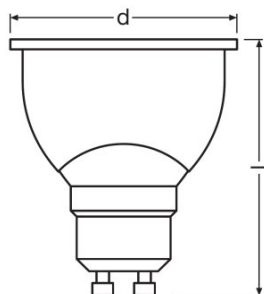

PARATHOM PRO PAR16 35 36° ADV 5.5 W/930 GU10

PARATHOM PRO PAR16 | Dimmable LED reflector lamps PAR16 with retrofit pin base

Technical data

Electrical data

Rated wattage	5.50 W
Nominal wattage	5.50 W
Nominal voltage	220...240 V
Claimed equiv. conventional lamp power	35 W
Operating frequency	50...60 Hz
Power factor λ	0.90

Photometrical data

Luminous intensity	565 cd
Nominal luminous flux	230 lm
Rated luminous flux	230 lm
Color temperature	3000 K
Color rendering index Ra	90
Light color (designation)	Warm White
Standard deviation of color matching	≤ 4 sdc _m
Nominal useful luminous flux 90°	230 lm
Rated useful luminous flux 90°	230 lm
Rated peak intensity	565 cd

Light technical data

Beam angle	36 °
Warm-up time (60 %)	0.30 s
Starting time	0.1 s
Nominal beam angle	36 °
Rated beam angle (half peak value)	36.00 °

Dimensions & weight

Overall length	58.0 mm
Diameter	49.6 mm
Outer bulb	PAR51
Length	58.0 mm
Maximum diameter	50.0 mm