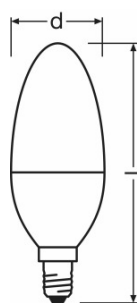

Technical data

Electrical data

Rated wattage	6.00 W
Nominal wattage	6.00 W
Nominal voltage	220...240 V
Claimed equiv. conventional lamp power	40 W
Operating frequency	50...60 Hz
Power factor λ	> 0.70

Photometrical data

Light technical data

Warm-up time (60 %)	< 0.50 s
Starting time	< 0.5 s

Dimensions & weight

Overall length	105.0 mm
Diameter	38.0 mm
Outer bulb	B40
Length	105.0 mm

Product datasheet

Lifespan

Nominal lamp life time	25000 h
Rated lamp life time	25000 h
Number of switching cycles	100000
Lumen main.fact.at end of nom.life time	0.70
Lumen maintenance at end of service life	0.70