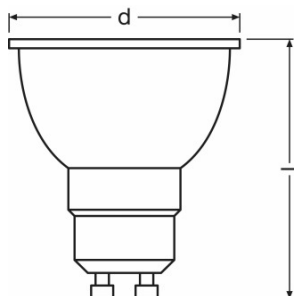

Light technical data

Beam angle	36 °
Warm-up time (60 %)	< 0.50 s
Starting time	< 0.5 s
Nominal beam angle	36 °
Rated beam angle (half peak value)	36.00 °

Dimensions & weight

Overall length	58.0 mm
Diameter	50.0 mm
Outer bulb	PAR51
Length	58.0 mm
Maximum diameter	50.0 mm