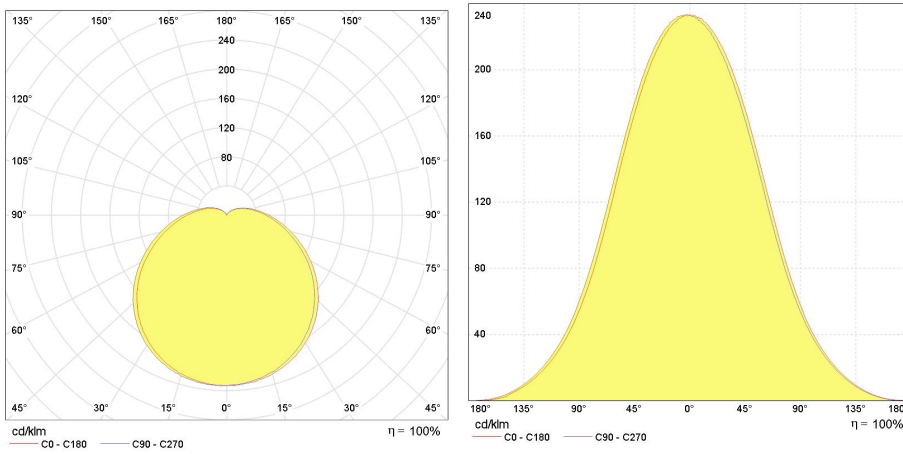

Photometric Data