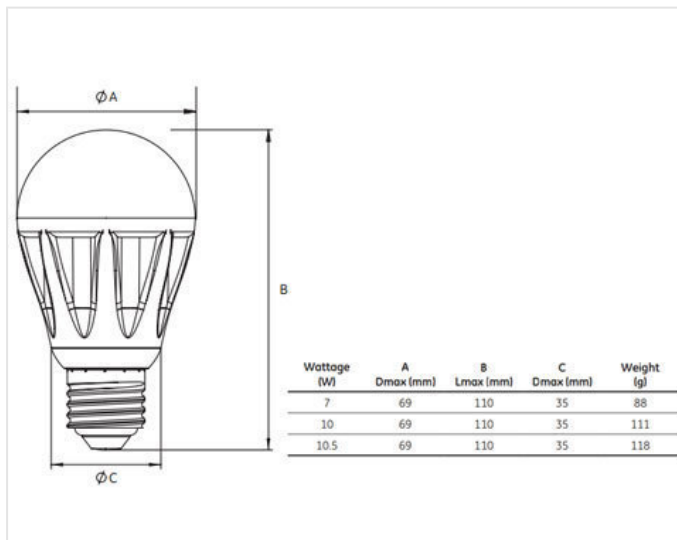

Technical drawing