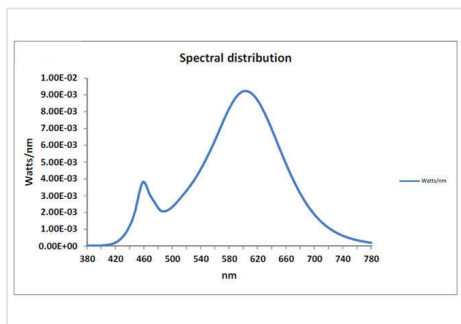

Spectral distribution