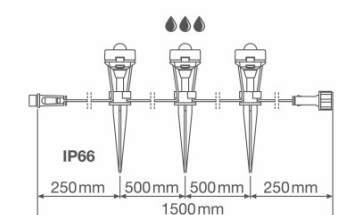

Product features

- Extension for LIGHTIFY Gardenspot Mini W
- Color temperature: 2,700 K
- Dimmable via LIGHTIFY
- Three additional light points at a length 1,500 mm
- Type of protection: IP66

Product datasheet

Technical data

Electrical data

Operating mode	ECG
Nominal wattage	1.5 W
Nominal voltage	12.0 V

Light technical data

Beam angle	30 °
------------	------

Dimensions & weight

Length	23.0 mm
Width	23.0 mm
Height	96.0 mm
Product weight	52.00 g

Product datasheet

Others graphics

Logistical Data

Product code	Product description	Packaging unit (Pieces/Unit)	Dimensions (length x width x height)	Volume	Gross weight
4052899929821	LIGHTIFY GARDENSPOT MINI WT Add-on	Shipping carton box 4	173 mm x 108 mm x 141 mm	2.63 dm ³	440.00 g