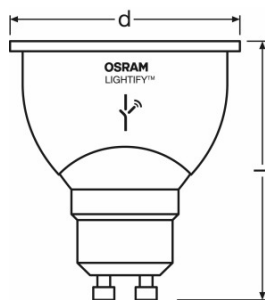

Light color management	Adjustable color temperature
------------------------	------------------------------

Dimensions & weight

Overall length	58.0 mm
Diameter	50.0 mm
Outer bulb	PAR51
Length	58.0 mm

Lifespan