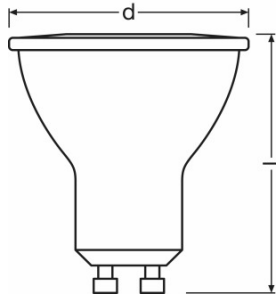

Photometrical data

Luminous intensity	600 cd
Nominal luminous flux	230 lm
Rated luminous flux	230 lm
Color temperature	2700 K
Color rendering index Ra	80
Lumen main.fact.at end of nom.life time	0.70
Light color as per EN 12464-1	Warm White
Standard deviation of color matching	≤ 6 sdcn
Nominal useful luminous flux 90°	230 lm
Rated useful luminous flux 90°	230 lm
Rated peak intensity	650 cd

Light technical data

Beam angle	36 °
Warm-up time (60 %)	< 0.50 s
Starting time	< 0.5 s
Nominal beam angle	36.00 °
Rated beam angle (half peak value)	36.00 °

Dimensions & weight

Product datasheet

Product line drawing

Overall length	58.0 mm
Diameter	50.0 mm
Outer bulb	PAR51
Length	58.0 mm
Maximum diameter	50.0 mm

Colors & materials

Lamp mercury content	0.0 mg
Mercury-free	Yes

Lifespan

Nominal lamp life time	15000 h
Rated lamp life time	15000 h
Number of switching cycles	100000