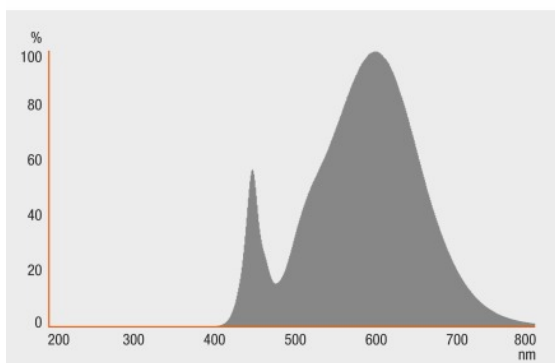

Product datasheet

Spectral power distribution

Base (standard designation)	GU10
New article	NEW
Appropriate disposal acc. to WEEE	Yes
Footnote only for product	All technical parameters apply to the entire lamp/Due to the complex production process for light-emitting diodes, the typical values shown for the technical LED parameters are purely statistical values that do not necessarily match the actual technical parameters of each individual product, which can vary from the typical value

Capabilities

Dimmable	No

Certificates & standards

Energy efficiency class	A+

Country specific categorizations

ILCOS	DRPAR-4,5-100-240-GU10-50/36
Order reference	SPAR163536 4W/8

Country specific information