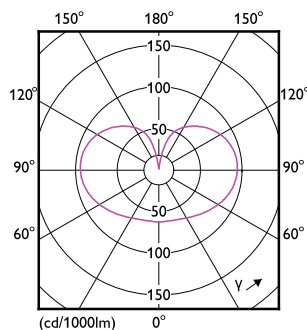

## Målskitse

Product	D	C
MAS VLE LEDBulbD11.2-100W E27 927 A60FRG	60 mm	108 mm

## Fotometriske data

Spectral Power Distribution Colour - MAS VLE LEDBulbD11.2-100W E27 927 A60FRG

Light Distribution Diagram - MAS VLE LEDBulbD11.2-100W E27 927 A60FRG