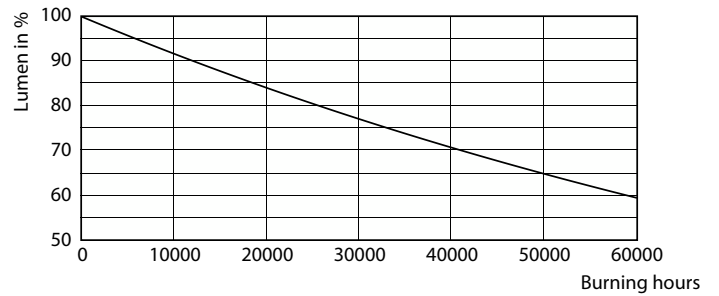

MASTER LED-spot ExpertColor AR111

Fotometriske data

Accent Lighting Spots - MAS ExpertColor 14.8-75W 940 AR111 24D

Levetid

Life Expectancy Diagram

Lumen Maintenance Diagram - MAS ExpertColor 14.8-75W 940 AR111 24D