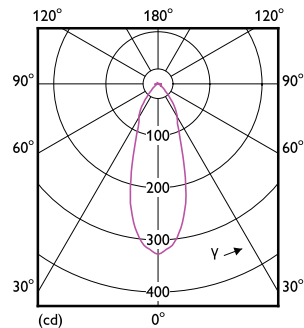

## Målskitse

Product	D	C
CoreProLEDspot ND2.8-40W R50 E14 827 36D	50 mm	84 mm

## Fotometriske data

Spectral Power Distribution Colour - CoreProLEDspot ND2.8-40W R50 E14 827 36D

Light Distribution Diagram - CoreProLEDspot ND2.8-40W R50 E14 827 36D