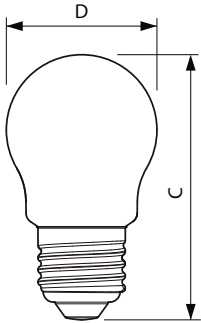

Product data

General Information	
Cap-Base	E27 [E27]
Nominal Lifetime (Nom)	15000 h
Switching Cycle	20000X
Technical Type	5-35W
Light Technical	
Color Code	825 [CCT of 2500K]
Luminous Flux (Nom)	410 lm
Luminous Flux (Rated) (Nom)	410 lm
Color Designation	Warm White (WW)
Correlated Color Temperature (Nom)	2500 K
Luminous Efficacy (rated) (Nom)	82.00 lm/W
Color Consistency	<6
Color Rendering Index (Nom)	80
LLMF At End Of Nominal Lifetime (Nom)	70 %
Operating and Electrical	
Input Frequency	50 to 60 Hz
Power (Nom)	5 W

Lamp Current (Nom)	28 mA
Wattage Equivalent	35 W
Starting Time (Nom)	0.5 s
Warm Up Time to 60% Light (Nom)	0.5 s
Power Factor (Nom)	0.7
Voltage (Nom)	220-240 V
Temperature	
T-Case Maximum (Nom)	40 °C
Controls and Dimming	
Dimmable	Yes
Mechanical and Housing	
Bulb Finish	Amber
Approval and Application	
Energy Efficiency Label (EEL)	A+
Energy Consumption kWh/1000 h	5 kWh

Numerator - Packs per outer box	10
Material Nr. (12NC)	929001395502
Net Weight (Piece)	0.014 kg

Dimensional drawing

Candle B35 230V 5-35W 400lm 2500K E27 D

Product	D	C
Classic LEDLuster D 5-35W E27 GOLD P45 CL	45 mm	80 mm