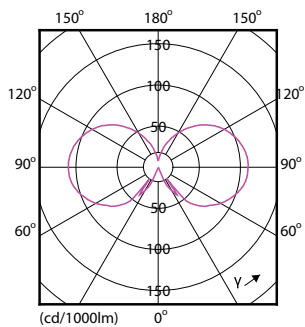

LEDbulb 40W E14 827 CL B35