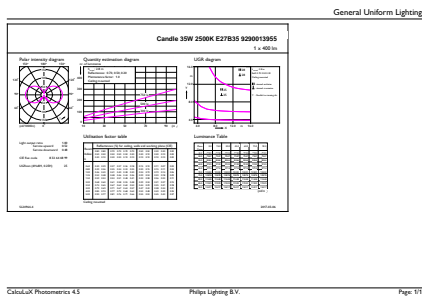

Photometric data

LEDbulb 35W E27 825 CL P45