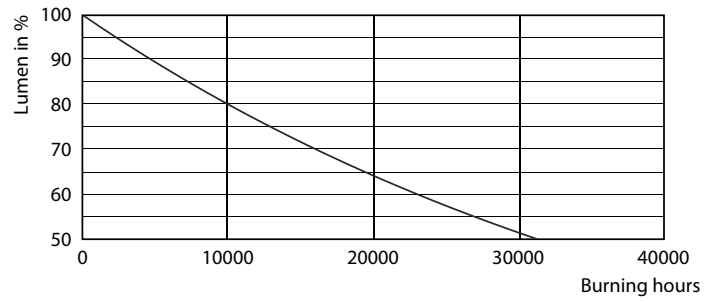

Product data

General Information	
Cap-Base	E27 [E27]
Nominal Lifetime (Nom)	15000 h
Switching Cycle	20000X
Technical Type	5-35W
Light Technical	
Color Code	825 [CCT of 2500K]
Luminous Flux (Nom)	410 lm
Luminous Flux (Rated) (Nom)	410 lm
Color Designation	Warm White (WW)
Correlated Color Temperature (Nom)	2500 K
Luminous Efficacy (rated) (Nom)	82.00 lm/W
Color Consistency	<6
Color Rendering Index (Nom)	80
LLMF At End Of Nominal Lifetime (Nom)	70 %
Operating and Electrical	
Input Frequency	50 to 60 Hz
Power (Nom)	5 W

Photometric data

LEDbulb 35W E27 825 CL P45

LEDbulb 35W E14 825 CL B35

LEDbulb 40W E14 827 CL B35

Decorative LED candles and lusters

Lifetime

LEDbulb 40W E27 827 CL A60 D

LEDbulb 40W E27 827 CL A60 D