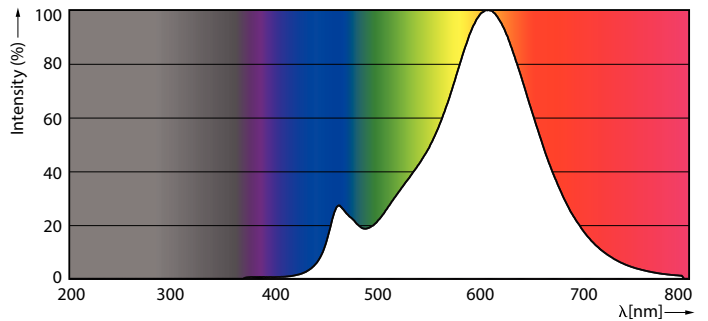

Photometric data

LEDbulb 35W E14 825 CL B35