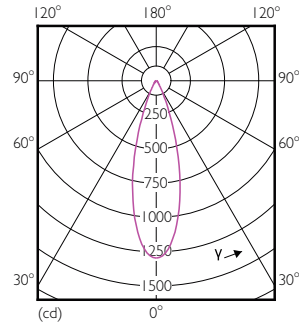

Product data

General Information		Color Rendering Index (Nom)	
Cap-Base	GU5.3 [GU5.3]		97
Nominal Lifetime (Nom)	40000 h	LLMF At End Of Nominal Lifetime (Nom)	70 %
Switching Cycle	50000X	Luminous Flux In 90° Cone (Rated)	420 lm
Technical Type	6.5-35W	Operating and Electrical	
Light Technical		Power (Rated) (Nom)	6.5 W
Color Code	927	Lamp Current (Nom)	800 mA
Beam Angle (Nom)	36 °	Wattage Equivalent	35 W
Luminous Flux (Nom)	420 lm	Starting Time (Nom)	0.5 s
Luminous Flux (Rated) (Nom)	420 lm	Warm Up Time To 60% Light (Nom)	0.5 s
Luminous Intensity (Nom)	1300 cd	Power Factor (Nom)	0.7
Color Designation	Warm White (WW)	Voltage (Nom)	ac electronic 12 V
Rated Beam Angle	36 °	Temperature	
Correlated Color Temperature (Nom)	2700 K	T-Case Maximum (Nom)	90 °C
Luminous Efficacy (rated) (Nom)	64.62 lm/W		
Color Consistency	<3		

Material Nr. (12NC)	929001342302
---------------------	--------------

Net Weight (Piece)	0.030 kg
--------------------	----------

Dimensional drawing

MR16 12V 6.5-42W 420lm 35D 2700K GU5.3 D

Product	D	C
MASTER LED ExpertColor 6.5-35W MR16 927 36D	51 mm	46 mm

Photometric data

PAR38 120V 17-90W 1150lm 8D 2700K E26 D

MASTER LEDspot ExpertColor LV

Photometric data

LEDSpots MR16 7W 927 430lm 35D

Lifetime

LEDspots MR16 7W

LEDspots MR16 7W