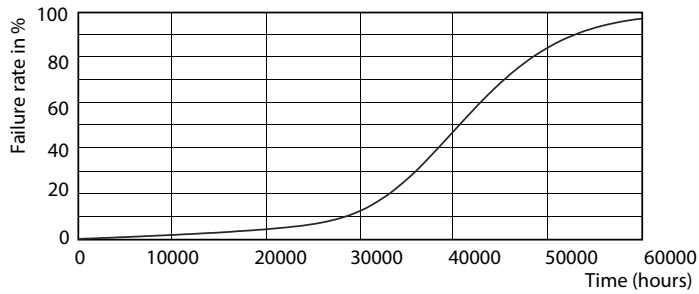

Product data

General Information		Color Rendering Index (Nom)	
Cap-Base	GU5.3 [GU5.3]		97
Nominal Lifetime (Nom)	40000 h	LLMF At End Of Nominal Lifetime (Nom)	70 %
Switching Cycle	50000X	Luminous Flux In 90° Cone (Rated)	420 lm
Technical Type	6.5-35W	Operating and Electrical	
Light Technical		Power (Rated) (Nom)	6.5 W
Color Code	927	Lamp Current (Nom)	800 mA
Beam Angle (Nom)	36 °	Wattage Equivalent	35 W
Luminous Flux (Nom)	420 lm	Starting Time (Nom)	0.5 s
Luminous Flux (Rated) (Nom)	420 lm	Warm Up Time To 60% Light (Nom)	0.5 s
Luminous Intensity (Nom)	1300 cd	Power Factor (Nom)	0.7
Color Designation	Warm White (WW)	Voltage (Nom)	ac electronic 12 V
Rated Beam Angle	36 °	Temperature	
Correlated Color Temperature (Nom)	2700 K	T-Case Maximum (Nom)	90 °C
Luminous Efficacy (rated) (Nom)	64.62 lm/W		
Color Consistency	<3		

Photometric data

PAR38 120V 17-90W 1150lm 8D 2700K E26 D

MASTER LEDspot ExpertColor LV

Photometric data

LEDSpots MR16 7W 927 430lm 35D

Lifetime

LEDspots MR16 7W

LEDspots MR16 7W