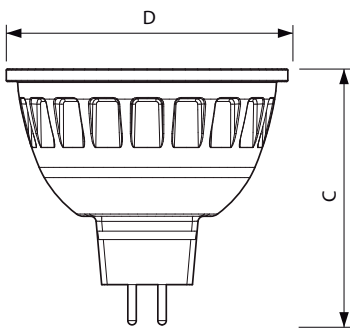

Product data

General Information		Color Rendering Index (Nom)	
Cap-Base	GU5.3 [GU5.3]		97
Nominal Lifetime (Nom)	40000 h	LLMF At End Of Nominal Lifetime (Nom)	70 %
Switching Cycle	50000X	Luminous Flux In 90° Cone (Rated)	420 lm
Technical Type	6.5-35W	Operating and Electrical	
Light Technical		Power (Rated) (Nom)	6.5 W
Color Code	927	Lamp Current (Nom)	800 mA
Beam Angle (Nom)	36 °	Wattage Equivalent	35 W
Luminous Flux (Nom)	420 lm	Starting Time (Nom)	0.5 s
Luminous Flux (Rated) (Nom)	420 lm	Warm Up Time To 60% Light (Nom)	0.5 s
Luminous Intensity (Nom)	1300 cd	Power Factor (Nom)	0.7
Color Designation	Warm White (WW)	Voltage (Nom)	ac electronic 12 V
Rated Beam Angle	36 °	Temperature	
Correlated Color Temperature (Nom)	2700 K	T-Case Maximum (Nom)	90 °C
Luminous Efficacy (rated) (Nom)	64.62 lm/W		
Color Consistency	<3		

Material Nr. (12NC)	929001342302
---------------------	--------------

Net Weight (Piece)	0.030 kg
--------------------	----------

Dimensional drawing

MR16 12V 6.5-42W 420lm 35D 2700K GU5.3 D

Product	D	C
MASTER LED ExpertColor 6.5-35W MR16 927 36D	51 mm	46 mm