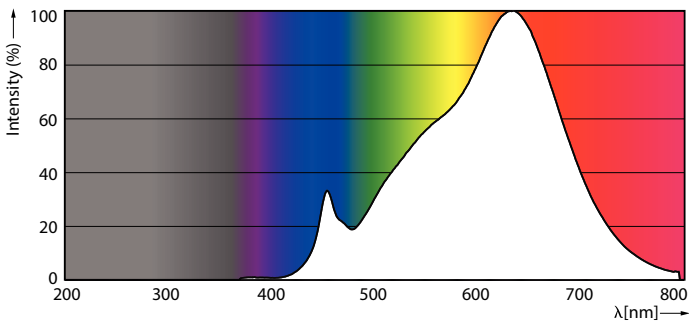

Product data

General Information		Color Rendering Index (Nom)	
Cap-Base	GU5.3 [GU5.3]		97
Nominal Lifetime (Nom)	40000 h	LLMF At End Of Nominal Lifetime (Nom)	70 %
Switching Cycle	50000X	Luminous Flux In 90° Cone (Rated)	420 lm
Technical Type	6.5-35W	Operating and Electrical	
Light Technical		Power (Rated) (Nom)	6.5 W
Color Code	927	Lamp Current (Nom)	800 mA
Beam Angle (Nom)	36 °	Wattage Equivalent	35 W
Luminous Flux (Nom)	420 lm	Starting Time (Nom)	0.5 s
Luminous Flux (Rated) (Nom)	420 lm	Warm Up Time To 60% Light (Nom)	0.5 s
Luminous Intensity (Nom)	1300 cd	Power Factor (Nom)	0.7
Color Designation	Warm White (WW)	Voltage (Nom)	ac electronic 12 V
Rated Beam Angle	36 °	Temperature	
Correlated Color Temperature (Nom)	2700 K	T-Case Maximum (Nom)	90 °C
Luminous Efficacy (rated) (Nom)	64.62 lm/W		
Color Consistency	<3		

Energy Consumption kWh/1000 h	8 kWh
-------------------------------	-------

Product Data

Full product code	871869673883200
-------------------	-----------------

Order product name	MASTER LED ExpertColor 6.5-35W MR16 927 36D
--------------------	---

Material Nr. (12NC)	929001342302
---------------------	--------------

Net Weight (Piece)	0.030 kg
--------------------	----------

Dimensional drawing

MR16 12V 6.5-42W 420lm 35D 2700K GU5.3 D

Product	D	C
MASTER LED ExpertColor 6.5-35W MR16 927 36D	51 mm	46 mm

Photometric data

PAR38 120V 17-90W 1150lm 8D 2700K E26 D

MASTER LEDspot ExpertColor LV

Photometric data

LEDSpots MR16 7W 927 430lm 35D

Lifetime

LEDspots MR16 7W

LEDspots MR16 7W