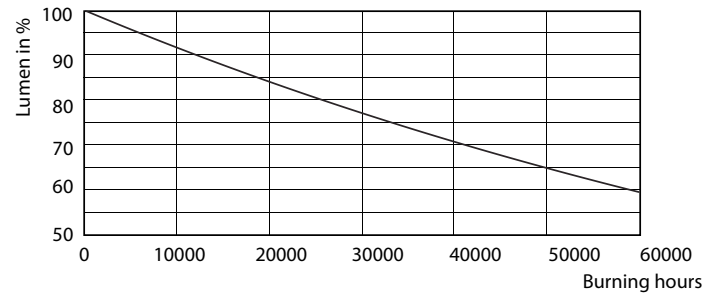

Product data

General Information		Color Rendering Index (Nom)	
Cap-Base	GU5.3 [GU5.3]		97
Nominal Lifetime (Nom)	40000 h	LLMF At End Of Nominal Lifetime (Nom)	70 %
Switching Cycle	50000X	Luminous Flux In 90° Cone (Rated)	420 lm
Technical Type	6.5-35W	Operating and Electrical	
Light Technical		Power (Rated) (Nom)	6.5 W
Color Code	927	Lamp Current (Nom)	800 mA
Beam Angle (Nom)	36 °	Wattage Equivalent	35 W
Luminous Flux (Nom)	420 lm	Starting Time (Nom)	0.5 s
Luminous Flux (Rated) (Nom)	420 lm	Warm Up Time To 60% Light (Nom)	0.5 s
Luminous Intensity (Nom)	1300 cd	Power Factor (Nom)	0.7
Color Designation	Warm White (WW)	Voltage (Nom)	ac electronic 12 V
Rated Beam Angle	36 °	Temperature	
Correlated Color Temperature (Nom)	2700 K	T-Case Maximum (Nom)	90 °C
Luminous Efficacy (rated) (Nom)	64.62 lm/W		
Color Consistency	<3		

Photometric data

PAR38 120V 17-90W 1150lm 8D 2700K E26 D

MASTER LEDspot ExpertColor LV

Photometric data

LEDSpots MR16 7W 927 430lm 35D

Lifetime

LEDspots MR16 7W

LEDspots MR16 7W