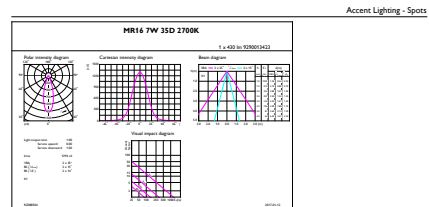

MASTER LEDspot ExpertColor LV

Controls and Dimming

Dimmable	Yes

Approval and Application

Suitable For Accent Lighting	Yes

Energy Efficiency Label (EEL)	A

Energy Consumption kWh/1000 h	8 kWh

Product Data

Full product code	871869673883200

Order product name	MASTER LED ExpertColor 6.5-35W MR16 927 36D

EAN/UPC - Product	8718696738832

Order code	929001342302

Numerator - Quantity Per Pack	1

Numerator - Packs per outer box	10

Material Nr. (12NC)	929001342302

Net Weight (Piece)	0.030 kg

Dimensional drawing

Product	D	C
MASTER LED ExpertColor 6.5-35W MR16 927 36D	51 mm	46 mm

Photometric data