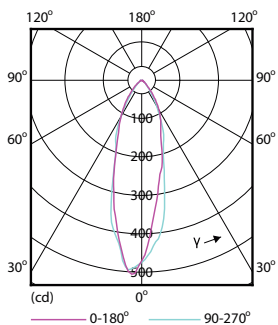

CorePro LEDspotMV 25W GU10 830 36D