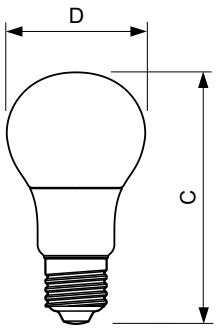

Product data

General information	
Cap-Base	E27 [E27]
EU RoHS compliant	Yes
Nominal Lifetime (Nom)	15000 h
Switching Cycle	50000
Technical Type	5.5-40W
Flux measurement reference	Sphere

Light technical	
Color Code	827 [CCT of 2700K]
Beam Angle (Nom)	200 °
Luminous Flux (Nom)	470 lm
Color Designation	Warm White (WW)
Correlated Color Temperature (Nom)	2700 K
Luminous Efficacy (rated) (Nom)	85.00 lm/W
Color Consistency	<6
Color Rendering Index (Nom)	80
LLMF At End Of Nominal Lifetime (Nom)	70 %

Temperature	
T-Case Maximum (Nom)	75 °C

Controls and dimming	
Dimmable	No

Mechanical and housing	
Bulb Finish	Frosted

CorePro Plastic LEDbulbs

Bulb Shape	A60 [A 60mm]
Approval and application	
Energy Efficiency Class	F
Energy Consumption kWh/1000 h	6 kWh
EPREL Registration Number	397625
Product data	
Full product code	871869657757800

Dimensional drawing

CorePro LEDbulb ND 5.5-40W A60 E27 827

Product	D	C
CorePro LEDbulb ND 5.5-40W A60 E27 827	60 mm	110 mm

Photometric data

CorePro LEDbulb ND 5.5-40W A60

CorePro LEDbulb ND 5.5-40W A60

CorePro Plastic LEDbulbs