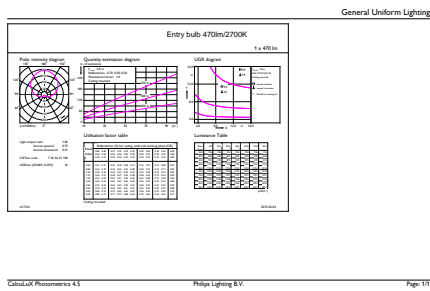

Dimensional drawing

CorePro LEDbulb ND 5.5-40W A60 E27 827

Product	D	C
CorePro LEDbulb ND 5.5-40W A60 E27 827	60 mm	110 mm

Photometric data

CorePro LEDbulb ND 5.5-40W A60

CorePro LEDbulb ND 5.5-40W A60

CorePro Plastic LEDbulbs