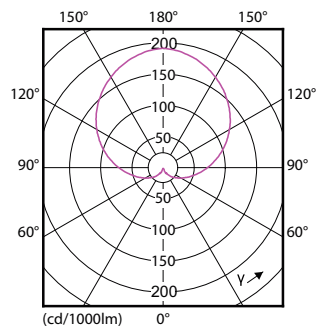

Product data

General information	
Cap-Base	E27 [E27]
EU RoHS compliant	Yes
Nominal Lifetime (Nom)	15000 h
Switching Cycle	50000
Technical Type	5.5-40W
Flux measurement reference	Sphere

Light technical	
Color Code	827 [CCT of 2700K]
Beam Angle (Nom)	200 °
Luminous Flux (Nom)	470 lm
Color Designation	Warm White (WW)
Correlated Color Temperature (Nom)	2700 K
Luminous Efficacy (rated) (Nom)	85.00 lm/W
Color Consistency	<6
Color Rendering Index (Nom)	80
LLMF At End Of Nominal Lifetime (Nom)	70 %

Temperature	
T-Case Maximum (Nom)	75 °C

Controls and dimming	
Dimmable	No

Mechanical and housing	
Bulb Finish	Frosted

CorePro Plastic LEDbulbs

Bulb Shape	A60 [A 60mm]
Approval and application	
Energy Efficiency Class	F
Energy Consumption kWh/1000 h	6 kWh
EPREL Registration Number	397625
Product data	
Full product code	871869657757800

Dimensional drawing

CorePro LEDbulb ND 5.5-40W A60 E27 827

Product	D	C
CorePro LEDbulb ND 5.5-40W A60 E27 827	60 mm	110 mm

Photometric data

CorePro LEDbulb ND 5.5-40W A60

CorePro LEDbulb ND 5.5-40W A60

CorePro Plastic LEDbulbs