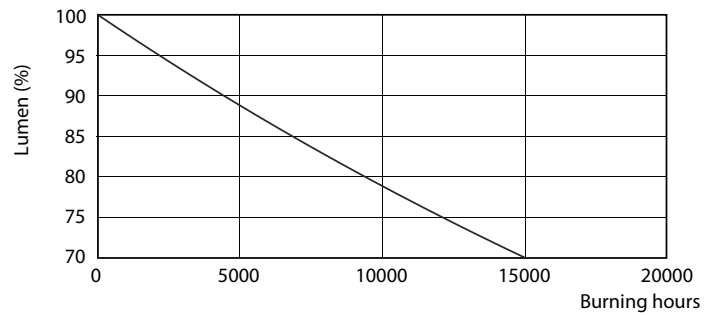

Product data

General information	
Cap-Base	E27 [E27]
EU RoHS compliant	Yes
Nominal Lifetime (Nom)	15000 h
Switching Cycle	50000
Technical Type	5.5-40W
Flux measurement reference	Sphere

Light technical	
Color Code	827 [CCT of 2700K]
Beam Angle (Nom)	200 °
Luminous Flux (Nom)	470 lm
Color Designation	Warm White (WW)
Correlated Color Temperature (Nom)	2700 K
Luminous Efficacy (rated) (Nom)	85.00 lm/W
Color Consistency	<6
Color Rendering Index (Nom)	80
LLMF At End Of Nominal Lifetime (Nom)	70 %

Dimensional drawing

CorePro LEDbulb ND 5.5-40W A60 E27 827

Product	D	C
CorePro LEDbulb ND 5.5-40W A60 E27 827	60 mm	110 mm

Photometric data

CorePro LEDbulb ND 5.5-40W A60

CorePro LEDbulb ND 5.5-40W A60

CorePro Plastic LEDbulbs

Photometric data

SDPO_LED Bulb_0021-Spectral Power distribution

Lifetime

LEDbulb 40W E27 830 FR A60

LEDbulb 40W E27 830 FR A60