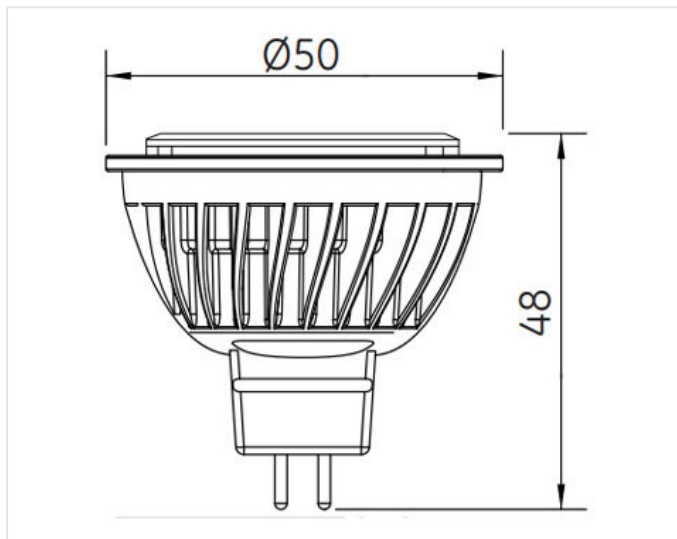

Technical drawing

Downloads & Links

[Go to the catalog site (HTTP)](#)

[LED Lighting Solutions - Catalogue (PDF)](#)

[Lighting design tools & calculators (HTTP)](#)

[MR16 range Datasheets (HTTP)](#)

[GE Energy Smart™ MR16 range images (HTTP)](#)

[Certificate for the Quality Management System of GE Lighting EMEA (PDF)](#)

[Certificate for the Environmental Management System of GE Lighting EMEA (PDF)](#)