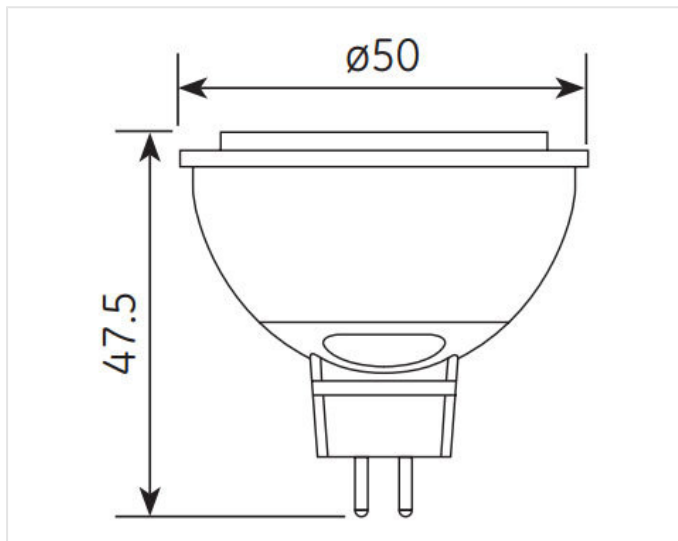

Technical drawing

Downloads & Links

[Go to the catalog site (HTTP)](#)

[LED Lighting Solutions - Catalogue (PDF)](#)

[Lighting design tools & calculators (HTTP)](#)

[MR16 range Datasheets (HTTP)](#)

[GE Energy Smart™ MR16 range images (HTTP)](#)

[Certificate for the Quality Management System of GE Lighting EMEA (PDF)](#)

[Certificate for the Environmental Management System of GE Lighting EMEA (PDF)](#)