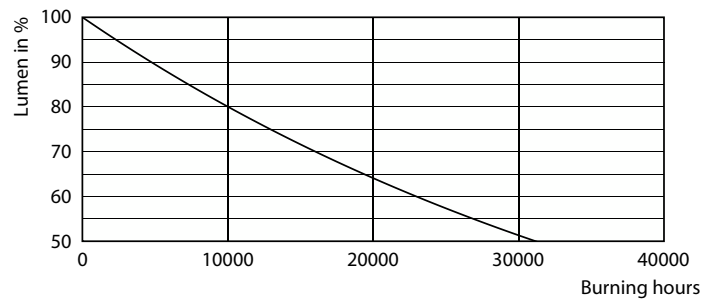

MASTER Value dekorative LED-pærer

Fotometriske data

General uniform lighting - CLA LEDBulb D 8-50W G120 E27 822 GOLD

Levetid

Life Expectancy Diagram - CLA LEDBulb D 8-50W G120 E27 822 GOLD

Lumen Maintenance Diagram - CLA LEDBulb D 8-50W G120 E27 822 GOLD