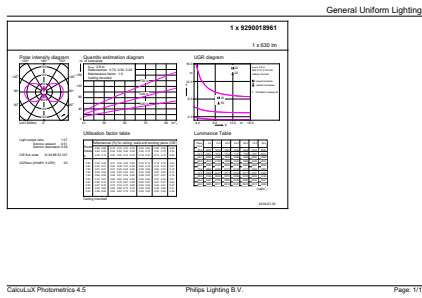

Målskitse

Product	D	C
CLA LEDBulb D 8-50W G120 E27 822 GOLD	120 mm	168 mm

Fotometriske data

Light Distribution Diagram - CLA LEDBulb D 8-50W G120 E27 822 GOLD

Spectral Power Distribution Colour - CLA LEDBulb D 8-50W G120 E27 822 GOLD

MASTER Value dekorative LED-pærer

Fotometriske data

General uniform lighting - CLA LEDBulb D 8-50W G120 E27 822 GOLD

Levetid

Life Expectancy Diagram - CLA LEDBulb D 8-50W G120 E27 822 GOLD

Lumen Maintenance Diagram - CLA LEDBulb D 8-50W G120 E27 822 GOLD