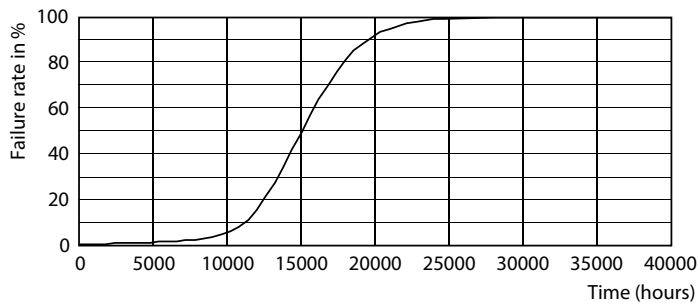

Life Expectancy Diagram - CLA LEDBulb D 8-50W G120 E27 822 GOLD