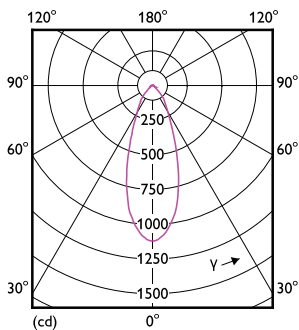

Fotometriske data

Light Distribution Diagram - CoreProLEDspot ND 8-100W R80 E27 827 36D