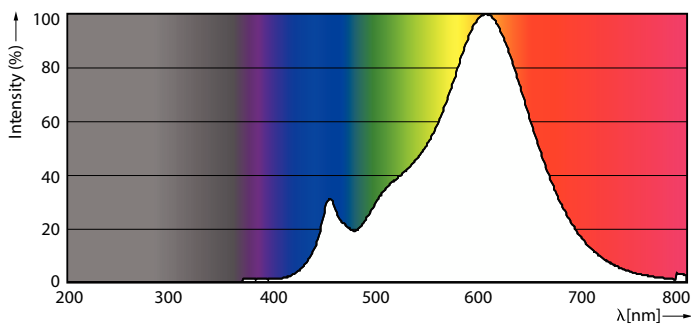

Spectral Power Distribution Colour - CoreProLEDspot ND 8-100W R80 E27 827 36D