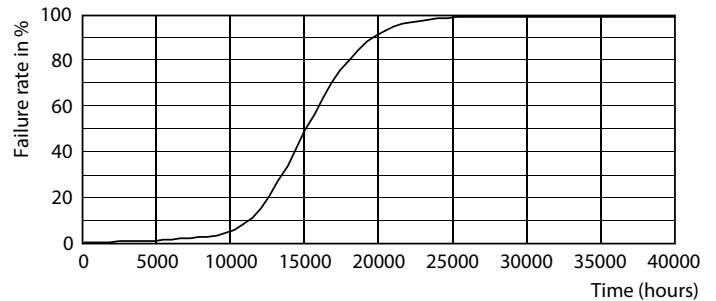

Life Expectancy Diagram - CoreProLEDspot ND 8-100W R80 E27 827 36D