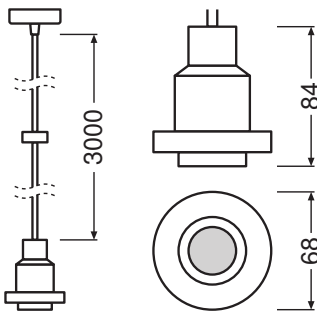

TECHNICAL DATA

Electrical data

Nominal voltage	220...240 V
Mains frequency	50...60 Hz
Protection class	I

Dimensions & Weight

Diameter	68.00 mm
Length	84.00 mm
Height	84.00 mm
Product weight	481.00 g
Cable length	3000 mm

Materials & Colors

Product color	Gold
Housing color	Gold
Body material	Aluminum

Application & Mounting

Type of connection	Screw terminal, 3-Pole
Type of protection	IP20
Protection class IK (shock resistance)	IK03
Dimmable	No
Mounting type	Suspended
Mounting location	Ceiling
Application environment	Indoor