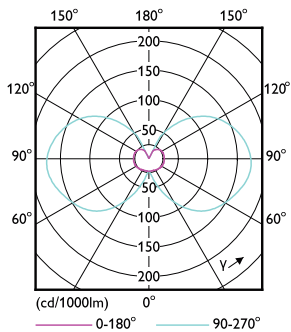

LEDcapsule CorePro 1.7-20W GY6.35 Capsule 827 ND