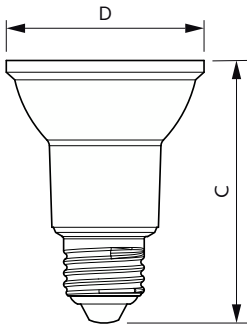

Product data

General Information	
Cap-Base	E27 [E27]
Nominal lifetime	25,000 hour(s)
Switching Cycle	50,000
Lighting Technology	LED
Flux measurement reference	Narrow Cone
CE mark	Yes
EU RoHS compliant	Yes
Light Technical	
Color Code	830 [CCT of 3000K]
Beam Angle (Nom)	40 degree(s)
Luminous Flux	515 lm
Luminous Intensity (Nom)	900 cd
Color Designation	White (WH)
Correlated Color Temperature (Nom)	3000 K
Luminous Efficacy (rated) (Nom)	85.00 lm/W
Color Consistency	<6
Color rendering index (CRI)	80
LLMF At End Of Nominal Lifetime (Nom)	70 %
Luminous Flux in 90° Cone (Rated)	515 lm

Order code	929002338402
Material Nr. (12NC)	929002338402
Numerator - Quantity Per Pack	1
EAN/UPC - Product/Case	8718699768546
Numerator - Packs per outer box	6
EAN/UPC - Case	8718699768553

Dimensional drawing

Product	D	C
MAS LEDspot CLA D 6-50W 830 PAR20 40D	68 mm	87 mm

Photometric data

Accent Lighting Spots - MAS LEDspot CLA D 6-50W 830 PAR20 40D

Light Distribution Diagram - MAS LEDspot CLA D 6-50W 830 PAR20 40D