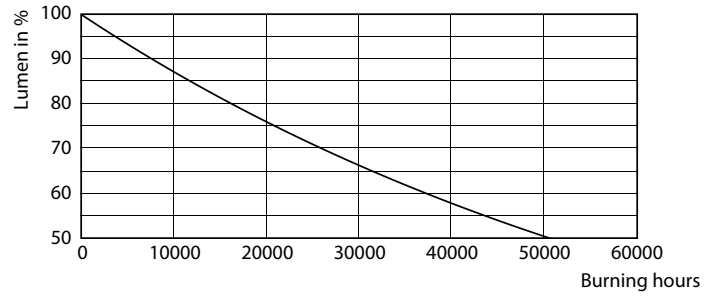

Product data

General Information	
Cap-Base	E27 [E27]
Nominal lifetime	25,000 hour(s)
Switching Cycle	50,000
Lighting Technology	LED
Flux measurement reference	Narrow Cone
CE mark	Yes
EU RoHS compliant	Yes
Light Technical	
Color Code	830 [CCT of 3000K]
Beam Angle (Nom)	40 degree(s)
Luminous Flux	515 lm
Luminous Intensity (Nom)	900 cd
Color Designation	White (WH)
Correlated Color Temperature (Nom)	3000 K
Luminous Efficacy (rated) (Nom)	85.00 lm/W
Color Consistency	<6
Color rendering index (CRI)	80
LLMF At End Of Nominal Lifetime (Nom)	70 %
Luminous Flux in 90° Cone (Rated)	515 lm

Product	D	C
MAS LEDspot CLA D 6-50W 830 PAR20 40D	68 mm	87 mm

Photometric data

Accent Lighting Spots - MAS LEDspot CLA D 6-50W 830 PAR20 40D

Light Distribution Diagram - MAS LEDspot CLA D 6-50W 830 PAR20 40D

Spectral Power Distribution Colour - MAS LEDspot CLA D 6-50W 830 PAR20 40D

MASTER LEDspot PAR

Lifetime

Life Expectancy Diagram - MAS LEDspot CLA D 6-50W 830 PAR20 40D

Lumen Maintenance Diagram - MAS LEDspot CLA D 6-50W 830 PAR20 40D