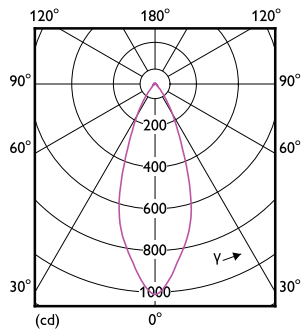

Photometric data

Light Distribution Diagram - MAS LEDspot CLA D 6-50W 830 PAR20 40D