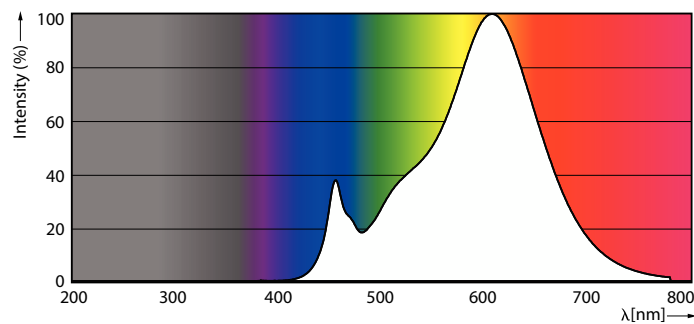

Spectral Power Distribution Colour - MAS LEDspot CLA D 6-50W 830 PAR20 40D