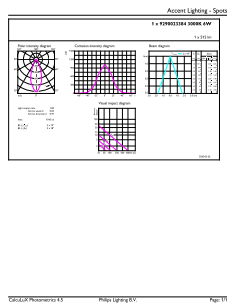

Photometric data

Accent Lighting Spots - MAS LEDspot CLA D 6-50W 830 PAR20 40D