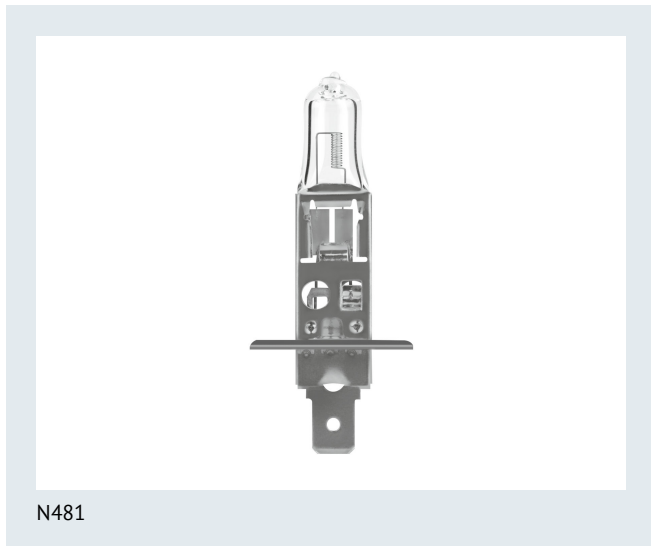

NEOLUX[®]
GERMAN TECHNOLOGY

Power Light 100 W 12 V P14.5s

These off-road lighting solutions from NEOLUX turn night into day. Choose from the robust and reliable Power Light, with its powerful light output, the Blue Power Light, with its stylish bluish white light, or the Weather Light, which is optimized for fog, rain or snow. Whether you need the dark spaces ahead to be brightly lit or are facing rough weather conditions, our off-road range has a solution for you.

Product weight	6.30 g
Length	67.5 mm
Diameter	9 mm

Lifespan

Lifespan Tc	150 h
Lifespan B3	50 h

Additional product data

Base (standard designation)	P14.5s
-----------------------------	--------

Capabilities