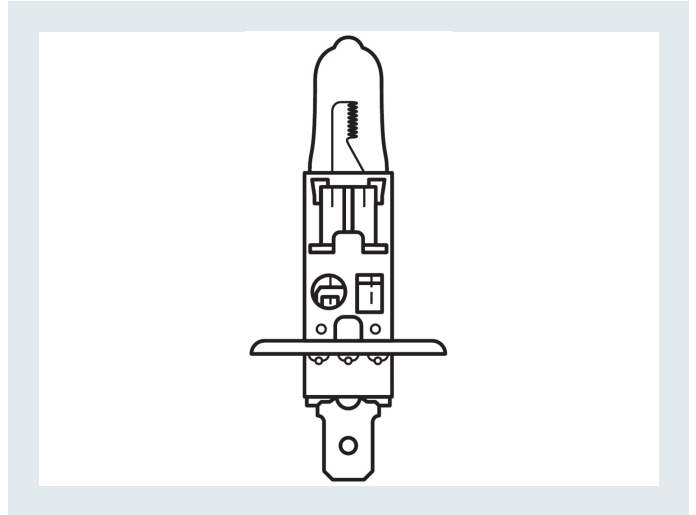

Legal advice

These products do not have ECE approval. This means they must not be used on public roads in any exterior application. Use on public roads leads to cancellation of operating license and loss of insurance coverage. Several countries do not allow sale and use of these products. Please contact your local distributor for information on the availability in your country.

NEOLUX®
GERMAN TECHNOLOGY

NEOLUX Automotive Lighting
OSRAM GmbH

Marcel-Breuer-Str 4
80807 Munich, Germany

Phone +49 89 6213-0
Fax +49 89 6213-2020

www.neolux-lighting.com