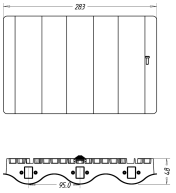

Sunkiss

Dimensional drawing

Residential Collection wall