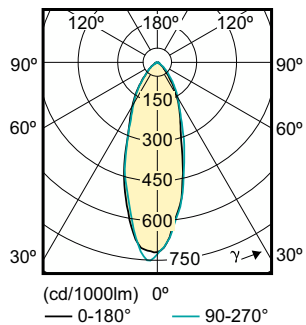

### Målskitse

Corepro LEDspot 4.6-50W GU10 827 36D

Product	D	C
Corepro LEDspot 4.6-50W GU10 827 36D	50 mm	54 mm

### Fotometriske data

Spectral Power Distribution Colour

Accent Lighting Spots

## Fotometriske data

Light Distribution Diagram