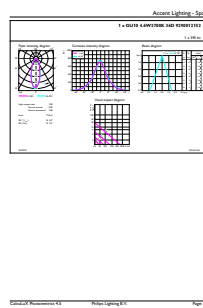

### Målskitse

Corepro LEDspot 4.6-50W GU10 827 36D

Product	D	C
Corepro LEDspot 4.6-50W GU10 827 36D	50 mm	54 mm

### Fotometriske data

Spectral Power Distribution Colour

Accent Lighting Spots