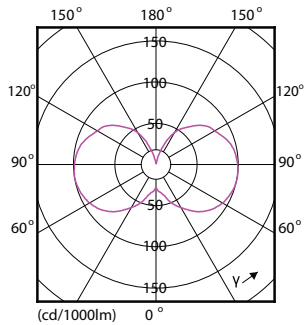

MASTER Value dekorative LED-pærer

Fotometriske data

Light Distribution Diagram - CLA LEDBulb SP ND 5-25W E27 GOLD G93 CL