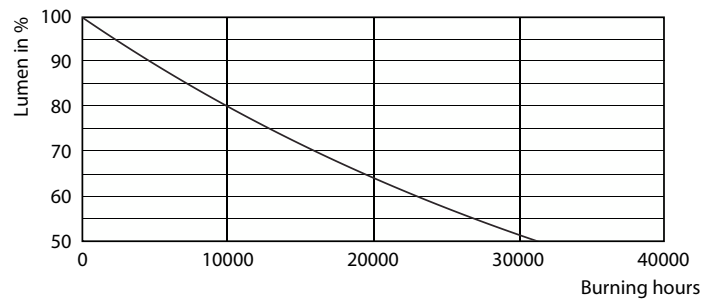

Lumen Maintenance Diagram - CLA LEDBulb SP ND 5-25W E27 GOLD G93 CL