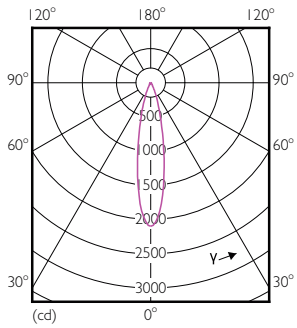

MASTER LED-spot ExpertColor LV

Fotometriske data

LEDSpots MR16 7W 927 430lm 25D