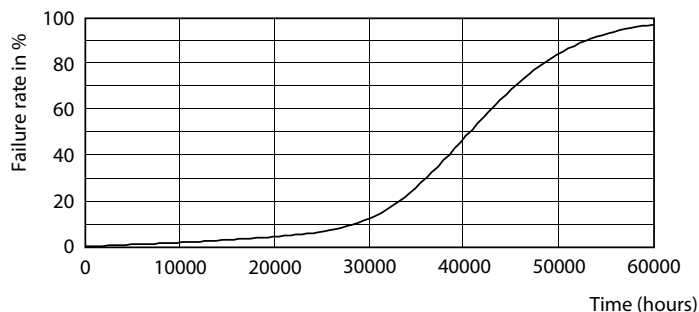

Levetid

Life Expectancy Diagram - MAS LED ExpertColor 7.5-43W MR16 940 36D