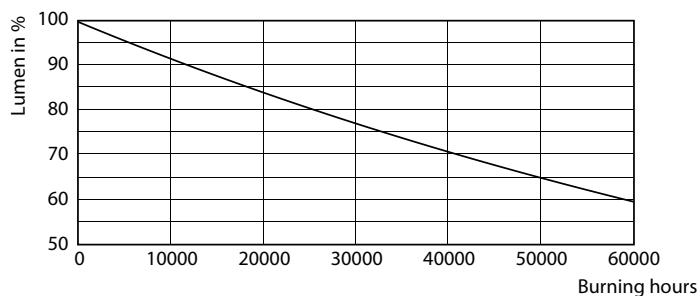

Lumen Maintenance Diagram - MAS LED ExpertColor 7.5-43W MR16 940 36D