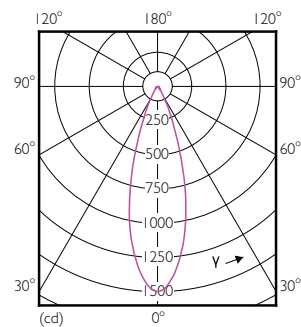

MAS LEDspotLV 43W GU5-3 927 36D MR16