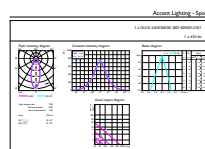

Product	D	C
Corepro LEDspot 4.6-50W GU10 830 36D	50 mm	54 mm

Fotometriske data

Spectral Power Distribution Colour

Accent Lighting - Spots

Accent Lighting Spots

CorePro LEDspot MV

Fotometriske data

Light Distribution Diagram