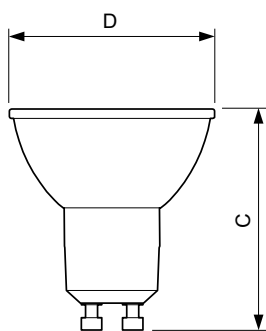

CorePro LEDspot MV

Energiforbrug kWh/1000 t.	5 kWh
	391858

Produktdata

Fuldstændig produktkode	871869672837600
Ordreproduktnavn	Corepro LEDspot 4.6-50W GU10 830 36D
EAN/UPC – produkt	8718696728376
Ordrekode	72837600

Lokal ordrekode	2057807953
SAP-tæller – antal pr. pakke	1
Tæller – antal pakker pr. kasse (udvendig emballage)	10
SAP-materiale	929001218102
Kopier nettovægt (stykke)	0,045 kg

Målskitse

Corepro LEDspot 4.6-50W GU10 830 36D

Product	D	C
Corepro LEDspot 4.6-50W GU10 830 36D	50 mm	54 mm