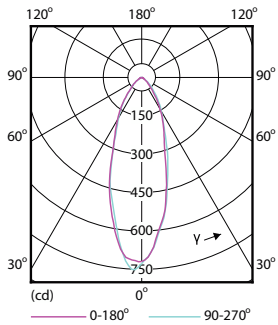

Product	D	C
Corepro LEDspot 4.6-50W GU10 830 36D	50 mm	54 mm

Fotometriske data

Spectral Power Distribution Colour

Accent Lighting - Spots

Accent Lighting Spots

CorePro LEDspot MV

Fotometriske data

Light Distribution Diagram

Levetid

Life Expectancy Diagram

Lumen Maintenance Diagram