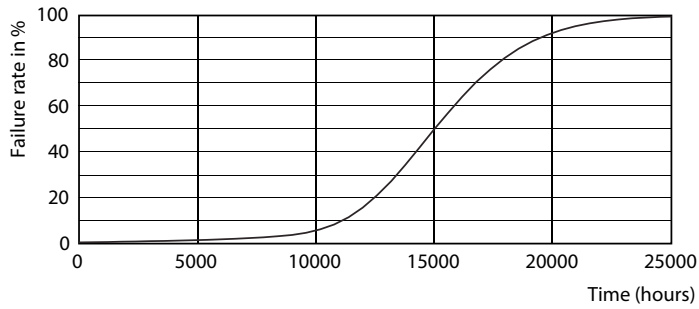

Product data

General information	
Cap-Base	GU10 [GU10]
CE mark	Yes
EU RoHS compliant	Yes
Nominal Lifetime (Nom)	15000 h
Switching Cycle	50000
Flux measurement reference	Narrow Cone
Tier	CorePro
Light technical	
Color Code	830 [CCT of 3000K]
Beam Angle (Nom)	36 °
Luminous Flux (Nom)	265 lm
Luminous Intensity (Nom)	565 cd
Color Designation	White (WH)
Correlated Color Temperature (Nom)	3000 K
Luminous Efficacy (rated) (Nom)	75.00 lm/W
Color Consistency	<6
Color Rendering Index (Nom)	80
LLMF At End Of Nominal Lifetime (Nom)	70 %
Luminous Flux in 90° Cone (Rated)	265 lm

Product	D	C
Corepro LEDspot 3.5-35W GU10 830 36D	50 mm	54 mm

Photometric data

Spectral Power Distribution Colour

Accent Lighting Spots

Light Distribution Diagram

CorePro LEDspot MV

Lifetime

Life Expectancy Diagram