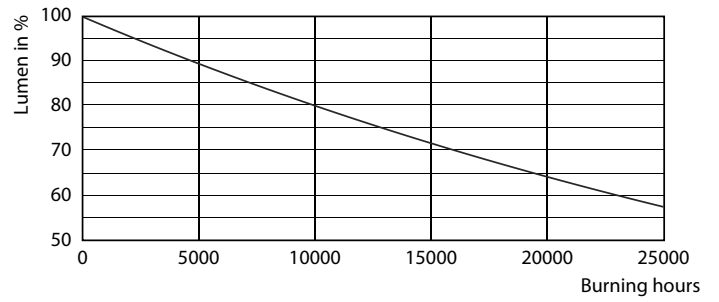

Product data

General information	
Cap-Base	GU10 [GU10]
CE mark	Yes
EU RoHS compliant	Yes
Nominal Lifetime (Nom)	15000 h
Switching Cycle	50000
Flux measurement reference	Narrow Cone
Tier	CorePro
Light technical	
Color Code	830 [CCT of 3000K]
Beam Angle (Nom)	36 °
Luminous Flux (Nom)	265 lm
Luminous Intensity (Nom)	565 cd
Color Designation	White (WH)
Correlated Color Temperature (Nom)	3000 K
Luminous Efficacy (rated) (Nom)	75.00 lm/W
Color Consistency	<6
Color Rendering Index (Nom)	80
LLMF At End Of Nominal Lifetime (Nom)	70 %
Luminous Flux in 90° Cone (Rated)	265 lm

Product	D	C
Corepro LEDspot 3.5-35W GU10 830 36D	50 mm	54 mm

Photometric data

Spectral Power Distribution Colour

Accent Lighting Spots

Light Distribution Diagram

CorePro LEDspot MV

Lifetime

Life Expectancy Diagram