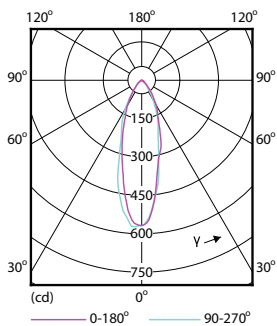

Product	D	C
Corepro LEDspot 3.5-35W GU10 830 36D	50 mm	54 mm

Photometric data

Spectral Power Distribution Colour

Accent Lighting Spots

Light Distribution Diagram

CorePro LEDspot MV

Lifetime

Life Expectancy Diagram

Lumen Maintenance Diagram