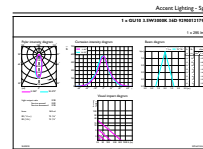

Product	D	C
Corepro LEDspot 3.5-35W GU10 830 36D	50 mm	54 mm

Photometric data

Spectral Power Distribution Colour

Accent Lighting Spots

Light Distribution Diagram

CorePro LEDspot MV

Lifetime

Life Expectancy Diagram