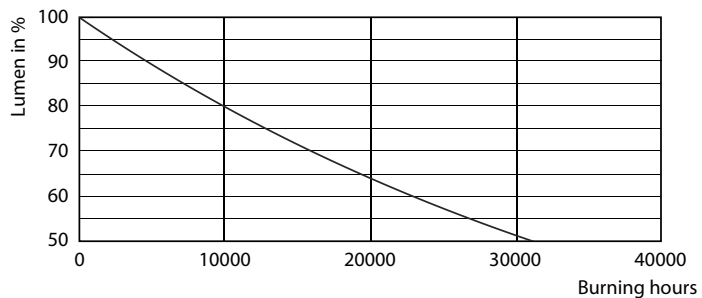

CorePro LEDcapsule MV

Levetid

Life Expectancy Diagram - CorePro LEDcapsule ND 2.8-35W G9 827

Lumen Maintenance Diagram - CorePro LEDcapsule ND 2.8-35W G9 827