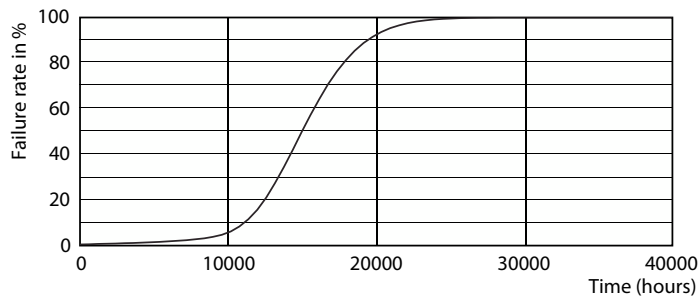

LED-lyskilder med klassisk glødetråd

Levetid

Life Expectancy Diagram - CLA LEDBulb D 8-60W A60 E27 827 CL

Lumen Maintenance Diagram - CLA LEDBulb D 8-60W A60 E27 827 CL