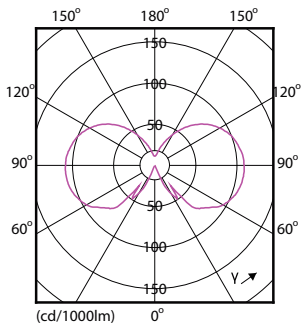

Fotometriske data

Spectral Power Distribution Colour - CLA LEDBulb D 8-60W A60 E27 827 CL

General uniform lighting - CLA LEDBulb D 8-60W A60 E27 827 CL

Light Distribution Diagram - CLA LEDBulb D 8-60W A60 E27 827 CL