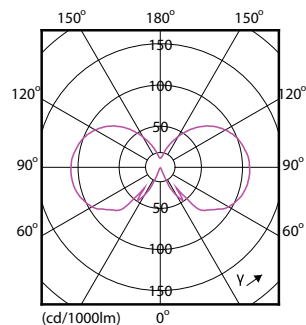

Fotometriske data

Spectral Power Distribution Colour - CLA LEDBulb D 5.5-40W A60 E27 827 CL

General uniform lighting - CLA LEDBulb D 5.5-40W A60 E27 827 CL

Light Distribution Diagram - CLA LEDBulb D 5.5-40W A60 E27 827 CL