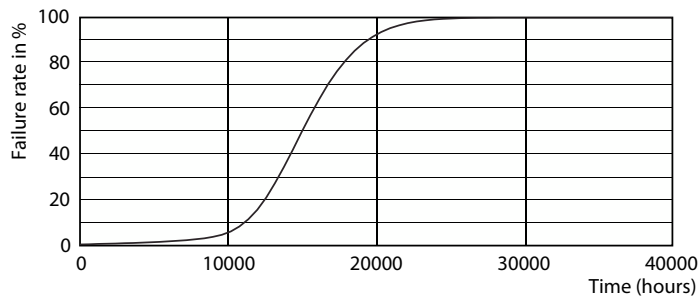

LED-lyskilder med klassisk glødetråd

Levetid

Life Expectancy Diagram - CLA LEDBulb D 5.5-40W A60 E27 827 CL

Lumen Maintenance Diagram - CLA LEDBulb D 5.5-40W A60 E27 827 CL