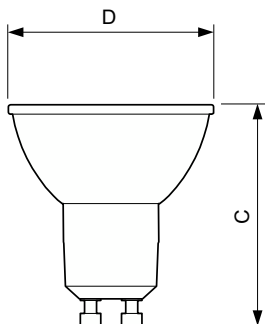

Målskitse

Product	D	C
MAS LED spot VLE D 3.7-35W GU10 930 60D	50 mm	54 mm

Fotometriske data

Accent Lighting Spots - MAS LED spot VLE D 3.7-35W GU10 930 60D

Spectral Power Distribution Colour - MAS LED spot VLE D 3.7-35W GU10 930 60D