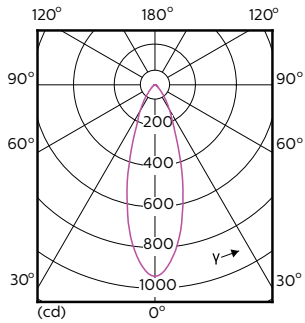

MASTER LEDspot ExpertColor MV

Fotometriske data

MASTER LEDspot ExpertColor MV 50W GU10 940 36D