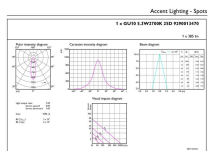

Product data

General information		Correlated Color Temperature (Nom)	
Cap-Base	GU10 [GU10]		2700 K
CE mark	Yes	Luminous Efficacy (rated) (Nom)	64.55 lm/W
EU RoHS compliant	Yes	Color Consistency	<3
Nominal Lifetime (Nom)	40000 h	Color Rendering Index (Nom)	97
Switching Cycle	50000	LLMF At End Of Nominal Lifetime (Nom)	70 %
Flux measurement reference	Narrow Cone	Luminous Flux in 90° Cone (Rated)	355 lm
Tier	MASTER	Operating and electrical	
		Input Frequency	50 to 60 Hz
		Power (Nom)	5.5 W
		Lamp Current (Nom)	30 mA
		Wattage Equivalent	50 W
		Starting Time (Nom)	0.5 s
		Warm Up Time to 60% Light (Nom)	0.5 s
		Power Factor (Nom)	0.8

Energy Consumption kWh/1000 h	6 kWh
EPREL Registration Number	775828
Product data	
Full product code	871869670761600
Order product name	MASTER LED ExpertColor 5.5-50W GU10 927 25D
EAN/UPC - Product	8718696707616
Order code	929001347002
Numerator - Quantity Per Pack	1
Numerator - Packs per outer box	10
Material Nr. (12NC)	929001347002
Net Weight (Piece)	0.038 kg

Dimensional drawing

MASTER LED ExpertColor 5.5-50W GU10 927 25D

Product	D	C
MASTER LED ExpertColor 5.5-50W GU10 927 25D	50 mm	54 mm

Photometric data

MASTER LEDspot ExpertColor MV 50W GU10 927 25D

MASTER LEDspot ExpertColor MV 50W GU10 927 25D