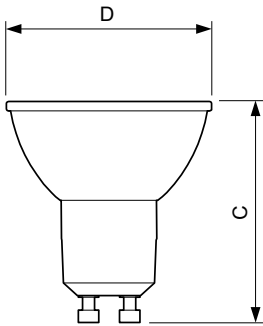

Dimensional drawing

MASTER LED ExpertColor 5.5-50W GU10 927 25D

Product	D	C
MASTER LED ExpertColor 5.5-50W GU10 927 25D	50 mm	54 mm

Photometric data

MASTER LEDspot ExpertColor MV 50W GU10 927 25D

MASTER LEDspot ExpertColor MV 50W GU10 927 25D