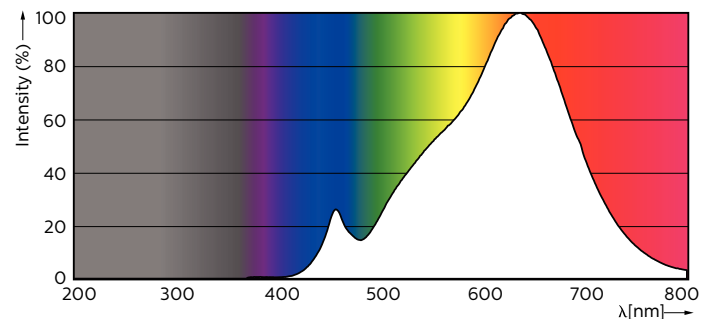

Product data

General information		Correlated Color Temperature (Nom)	
Cap-Base	GU10 [GU10]		2700 K
CE mark	Yes	Luminous Efficacy (rated) (Nom)	64.55 lm/W
EU RoHS compliant	Yes	Color Consistency	<3
Nominal Lifetime (Nom)	40000 h	Color Rendering Index (Nom)	97
Switching Cycle	50000	LLMF At End Of Nominal Lifetime (Nom)	70 %
Flux measurement reference	Narrow Cone	Luminous Flux in 90° Cone (Rated)	355 lm
Tier	MASTER	Operating and electrical	
		Input Frequency	50 to 60 Hz
		Power (Nom)	5.5 W
		Lamp Current (Nom)	30 mA
		Wattage Equivalent	50 W
		Starting Time (Nom)	0.5 s
		Warm Up Time to 60% Light (Nom)	0.5 s
		Power Factor (Nom)	0.8

Energy Consumption kWh/1000 h	6 kWh
EPREL Registration Number	775828
Product data	
Full product code	871869670761600
Order product name	MASTER LED ExpertColor 5.5-50W GU10 927 25D
EAN/UPC - Product	8718696707616
Order code	929001347002
Numerator - Quantity Per Pack	1
Numerator - Packs per outer box	10
Material Nr. (12NC)	929001347002
Net Weight (Piece)	0.038 kg

Dimensional drawing

MASTER LED ExpertColor 5.5-50W GU10 927 25D

Product	D	C
MASTER LED ExpertColor 5.5-50W GU10 927 25D	50 mm	54 mm

Photometric data

MASTER LEDspot ExpertColor MV 50W GU10 927 25D

MASTER LEDspot ExpertColor MV 50W GU10 927 25D

MASTER LEDspot ExpertColor MV

Photometric data

MASTER LEDspot ExpertColor MV 50W GU10 927 25D

Lifetime

40K LED

40K LMP