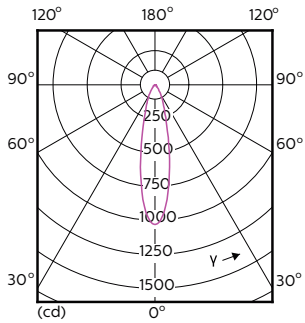

MASTER LEDspot ExpertColor MV

Fotometriske data

MASTER LEDspot ExpertColor MV 35W GU10 930 25D