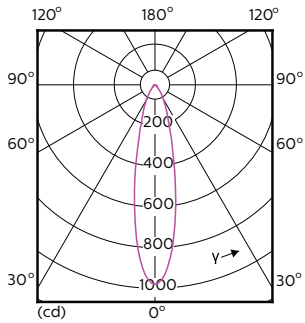

Målskitse

MASTER LED ExpertColor 3.9-35W GU10 927 25D

Product	D	C
MASTER LED ExpertColor 3.9-35W GU10 927 25D	50 mm	54 mm

Fotometriske data

Accent Lighting Spot

Spectral Power Distribution Colour

MASTER LEDspot ExpertColor MV

Fotometriske data

Light Distribution Diagram

Levetid

40K LED

40K LMP