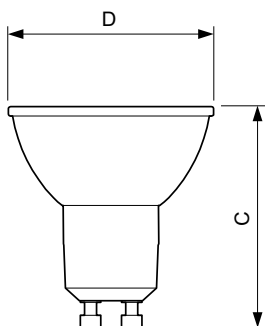

Målskitse

MASTER LED ExpertColor 3.9-35W GU10 927 25D

Product	D	C
MASTER LED ExpertColor 3.9-35W GU10 927 25D	50 mm	54 mm

Fotometriske data

Accent Lighting Spot

Spectral Power Distribution Colour

MASTER LEDspot ExpertColor MV