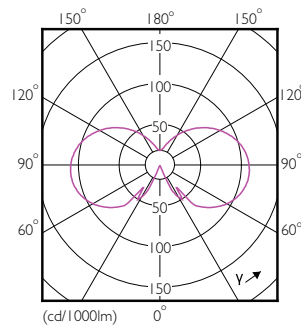

Light Distribution Diagram - CLA LEDLuster ND 4.3-40W E14 827 P45 FR