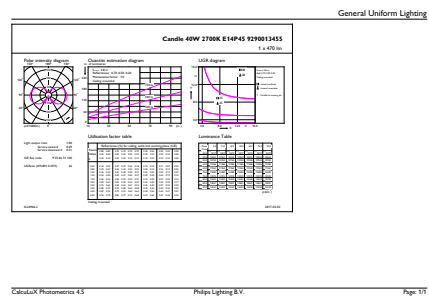

## Dimensional drawing

Product	D	C
CLA LEDLuster ND 4.3-40W E14 827 P45 FR	45 mm	80 mm

## Photometric data

Spectral Power Distribution Colour - CLA LEDLuster ND 4.3-40W E14 827 P45 FR

General uniform lighting - CLA LEDLuster ND 4.3-40W E14 827 P45 FR

Light Distribution Diagram - CLA LEDLuster ND 4.3-40W E14 827 P45 FR