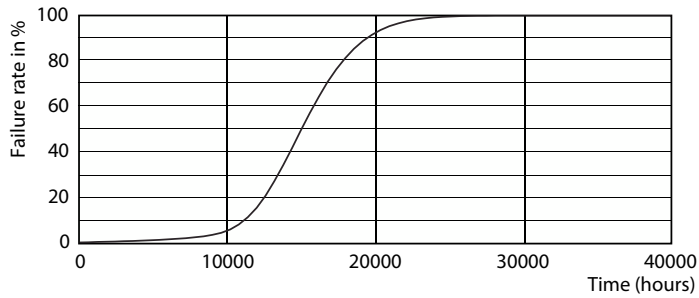

Classic frosted LED candles and lusters

Lifetime

Life Expectancy Diagram - CLA LEDLuster ND 4.3-40W E14 827 P45 FR

Lumen Maintenance Diagram - CLA LEDLuster ND 4.3-40W E14 827 P45 FR