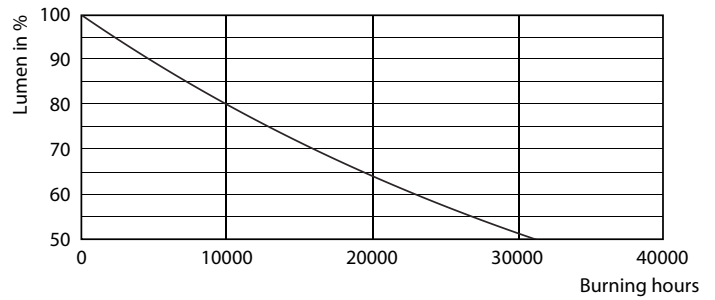

Classic frosted LED candles and lusters

Lifetime

Life Expectancy Diagram - CLA LEDLuster ND 4.3-40W E14 827 P45 FR

Lumen Maintenance Diagram - CLA LEDLuster ND 4.3-40W E14 827 P45 FR