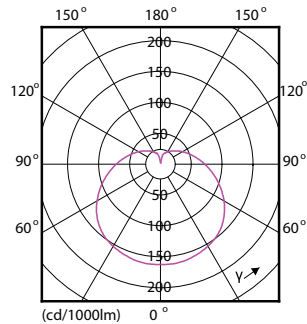

Product data

General Information	
Cap-Base	E14 [E14]
Nominal lifetime	15,000 hour(s)
Switching Cycle	50,000
Lighting Technology	LED
EU RoHS compliant	Yes
Light Technical	
Color Code	827 [CCT of 2700K]
Luminous Flux	806 lm
Color Designation	Warm White (WW)
Correlated Color Temperature (Nom)	2700 K
Luminous Efficacy (rated) (Nom)	115.00 lm/W
Color Consistency	<6
Color rendering index (CRI)	80
LLMF At End Of Nominal Lifetime (Nom)	70 %

CorePro Plastic LEDcandles & lusters

Mechanical and Housing

Bulb Finish	Frosted
Bulb Shape	P48 [P 48mm]

Approval and Application

Energy Consumption kWh/1000 h	7 kWh
EyeComfort	Yes

Product Data

Order product name	CorePro lustre ND 7-60W E14 827 P48 FR
--------------------	--

Dimensional drawing

Product	D	C
CorePro lustre ND 7-60W E14 827 P48 FR	48 mm	95 mm

Photometric data

General uniform lighting - CorePro lustre ND 7-60W E14 827 P48 FR

Light Distribution Diagram - CorePro lustre ND 7-60W E14 827 P48 FR