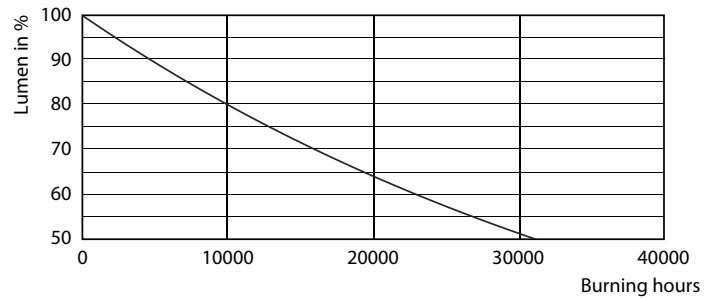

Life Expectancy Diagram - CorePro lustre ND 7-60W E14 827 P48 FR

Lumen Maintenance Diagram - CorePro lustre ND 7-60W E14 827 P48 FR