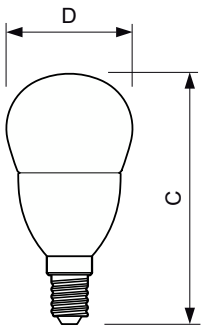

CorePro Plastic LEDcandles & lusters

Mechanical and Housing

Bulb Finish	Frosted
Bulb Shape	P48 [P 48mm]

Approval and Application

Energy Consumption kWh/1000 h	7 kWh
EyeComfort	Yes

Product Data

Order product name	CorePro lustre ND 7-60W E14 827 P48 FR
--------------------	--

Dimensional drawing

Product	D	C
CorePro lustre ND 7-60W E14 827 P48 FR	48 mm	95 mm

Photometric data

General uniform lighting - CorePro lustre ND 7-60W E14 827 P48 FR

Light Distribution Diagram - CorePro lustre ND 7-60W E14 827 P48 FR