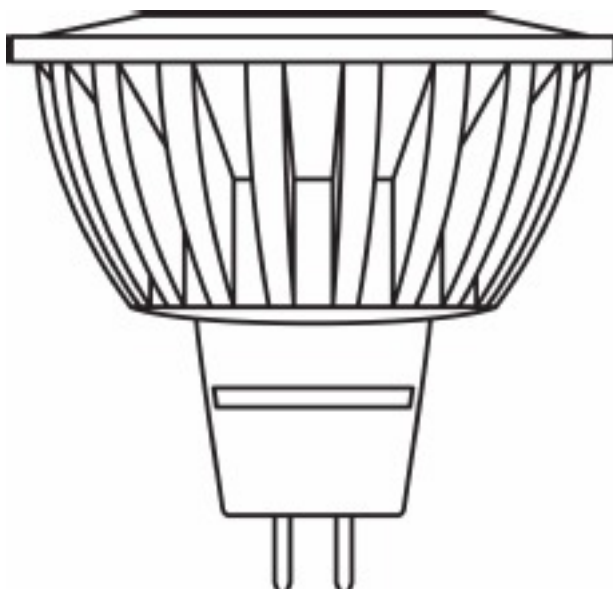

20 36° 5 W/830 GU5.3

PARATHOM MR16 advanced | Dimmable low-voltage LED reflector lamps MR16 with retrofit pin base

- As a downlight for marking walkways, doors, stairs, etc.
- Exhibitions, department stores
- Outdoor use in outdoor luminaires only (minimum IP65)
- Directional light sources
- Museums
- Hospitality
- Shops

Technical data

Electrical data

Rated wattage	5 W
Nominal wattage	5 W
Nominal voltage	12 V
Claimed equiv. conventional lamp power	20 W
Operating frequency	50...60 Hz

Light technical data

Beam angle	36 °
Luminous intensity	550 cd
Nominal luminous flux	210 lm
Rated luminous flux	210 lm
Color temperature	3000 K
Color rendering index Ra	80
Starting time	0.0 s
Light color as per EN 12464-1	Warm White

Dimensions & weight

Overall length	48.0 mm
Diameter	50.0 mm
Outer bulb	MR51

Prod.line drw, front, no dimensions

Colors & materials

Mercury-free	Yes
--------------	-----

Lifespan

Nominal lamp life time	25000 h
Rated lamp life time	25000 h