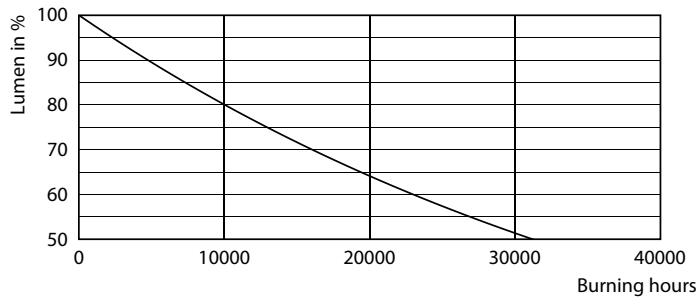

Product data

General information	
Cap-Base	E27 [E27]
EU RoHS compliant	Yes
Nominal Lifetime (Nom)	15000 h
Switching Cycle	20000X
Technical Type	4-35W
Flux measurement reference	Sphere

Light technical	
Color Code	830 [CCT of 3000K]
Luminous Flux (Nom)	400 lm
Color Designation	White (WH)
Correlated Color Temperature (Nom)	3000 K
Luminous Efficacy (rated) (Nom)	100.00 lm/W
Color Consistency	<6
Color Rendering Index (Nom)	80
LLMF At End Of Nominal Lifetime (Nom)	70 %

Product	D	C
LED diamond_giant 35W E27 CL DIM	200 mm	293 mm

Photometric data

LED diamond giant 35W E27 CL DIM

LED diamond giant 35W E27 CL DIM

LED diamond giant 35W E27 CL DIM

Classic filament LEDbulbs

Lifetime