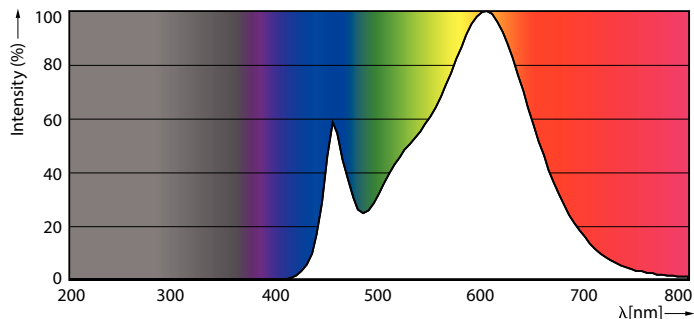

LED diamond giant 35W E27 CL DIM