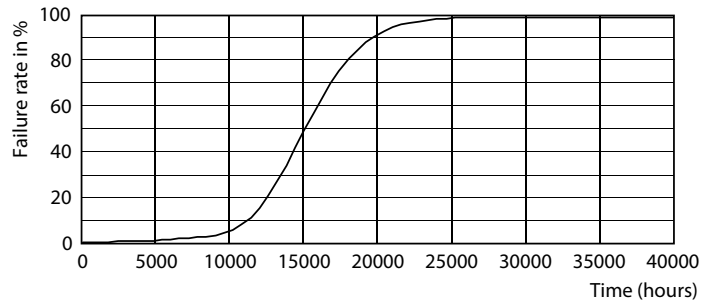

Product data

General information	
Cap-Base	E27 [E27]
EU RoHS compliant	Yes
Nominal Lifetime (Nom)	15000 h
Switching Cycle	20000X
Technical Type	4-35W
Flux measurement reference	Sphere

Light technical	
Color Code	830 [CCT of 3000K]
Luminous Flux (Nom)	400 lm
Color Designation	White (WH)
Correlated Color Temperature (Nom)	3000 K
Luminous Efficacy (rated) (Nom)	100.00 lm/W
Color Consistency	<6
Color Rendering Index (Nom)	80
LLMF At End Of Nominal Lifetime (Nom)	70 %

Product	D	C
LED diamond_giant 35W E27 CL DIM	200 mm	293 mm

Photometric data

LED diamond giant 35W E27 CL DIM

LED diamond giant 35W E27 CL DIM

LED diamond giant 35W E27 CL DIM

Classic filament LEDbulbs

Lifetime