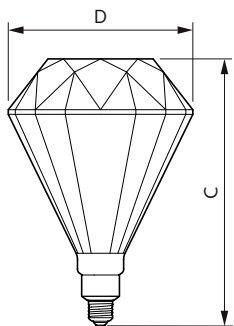

Order code	929002094601
Numerator - Quantity Per Pack	1
Numerator - Packs per outer box	2
Material Nr. (12NC)	929002094601
Net Weight (Piece)	0.442 kg

Dimensional drawing

LED diamond_giant 35W E27 CL DIM

Product	D	C
LED diamond_giant 35W E27 CL DIM	200 mm	293 mm

Photometric data

LED diamond giant 35W E27 CL DIM

LED diamond giant 35W E27 CL DIM

LED diamond giant 35W E27 CL DIM

Classic filament LEDbulbs

Lifetime