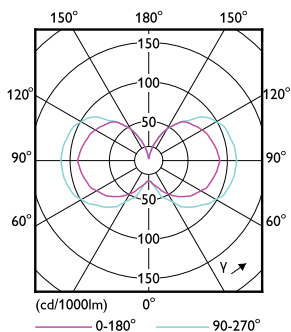

Product data

General information	
Cap-Base	E27 [E27]
EU RoHS compliant	Yes
Nominal Lifetime (Nom)	15000 h
Switching Cycle	20000X
Technical Type	4-35W
Flux measurement reference	Sphere

Light technical	
Color Code	830 [CCT of 3000K]
Luminous Flux (Nom)	400 lm
Color Designation	White (WH)
Correlated Color Temperature (Nom)	3000 K
Luminous Efficacy (rated) (Nom)	100.00 lm/W
Color Consistency	<6
Color Rendering Index (Nom)	80
LLMF At End Of Nominal Lifetime (Nom)	70 %

Order code	929002094601
Numerator - Quantity Per Pack	1
Numerator - Packs per outer box	2
Material Nr. (12NC)	929002094601
Net Weight (Piece)	0.442 kg

Dimensional drawing

LED diamond_giant 35W E27 CL DIM

Product	D	C
LED diamond_giant 35W E27 CL DIM	200 mm	293 mm

Photometric data

LED diamond giant 35W E27 CL DIM

LED diamond giant 35W E27 CL DIM

LED diamond giant 35W E27 CL DIM

Classic filament LEDbulbs

Lifetime