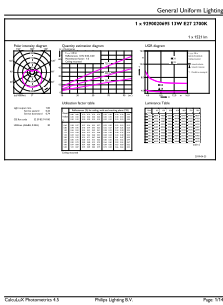

Målskitse

CorePro LEDbulb D 13-100W A60 E27 927

Product	D	C
CorePro LEDbulb D 13-100W A60 E27 927	60 mm	110 mm

Fotometriske data

LED Bulb CorePro E27 A60 13W

LED Bulb CorePro E27 A60 13W

LED Bulb CorePro E27 A60 13W