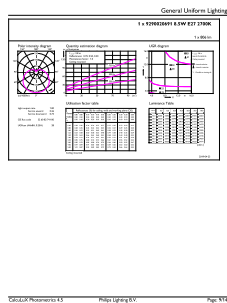

Fotometriske data

General uniform lighting - CorePro LEDbulb D 8.5-60W A60 E27 927