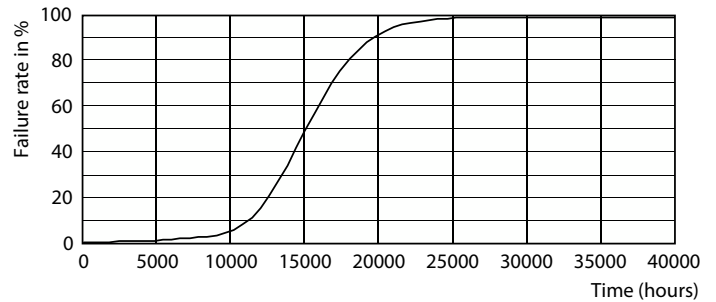

Life Expectancy Diagram - CorePro LEDbulb D 8.5-60W A60 E27 927