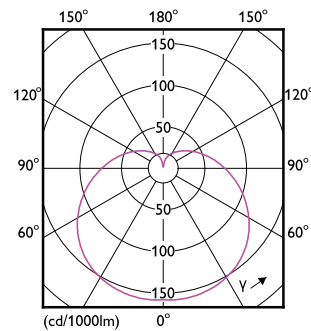

Fotometriske data

Light Distribution Diagram - CorePro LEDbulb D 8.5-60W A60 E27 927