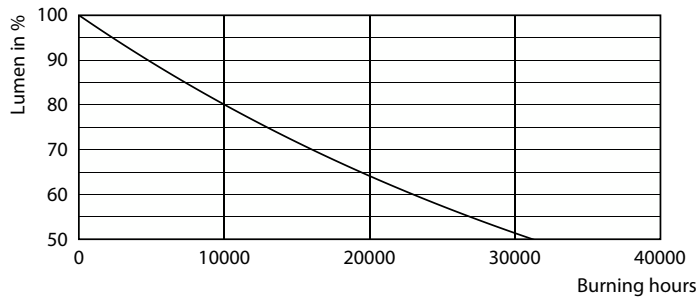

Levetid

Lumen Maintenance Diagram - CorePro LEDbulb D 8.5-60W A60 E27 927