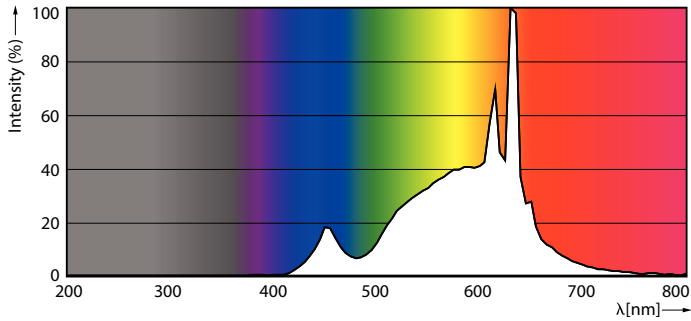

CorePro LEDbulb

Fotometriske data

Spectral Power Distribution Colour - CorePro LEDbulb D 8.5-60W A60 E27 927