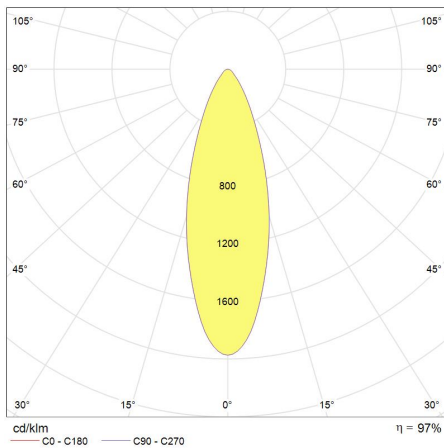

Logistic data

DUN Code	10043168652558
EAN Code	0043168652551
Pack Quantity	8
Inner pack type	BOX
Outer pack type	OUTER BOX
Layer quantity	216 EUR, 288 UK
Layer quantity EUR	216
Layer quantity UK	288
Pallet quantity EUR (PC)	1512
Pallet quantity UK (PC)	2016
Outer case size	233 x 130 x 118 (mm)
Product status	Phased-out

Photometric Data