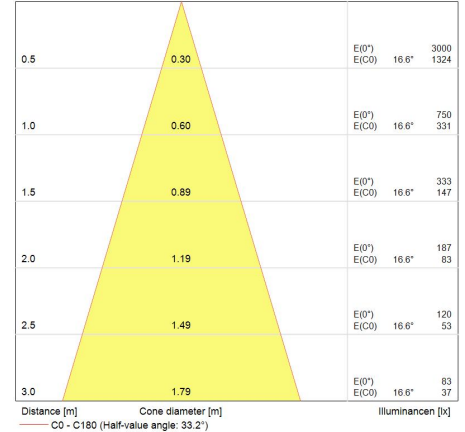

Logistic data

DUN Code	10043168652558
EAN Code	0043168652551
Pack Quantity	8
Inner pack type	BOX
Outer pack type	OUTER BOX
Layer quantity	216 EUR, 288 UK
Layer quantity EUR	216
Layer quantity UK	288
Pallet quantity EUR (PC)	1512
Pallet quantity UK (PC)	2016
Outer case size	233 x 130 x 118 (mm)
Product status	Phased-out

Photometric Data