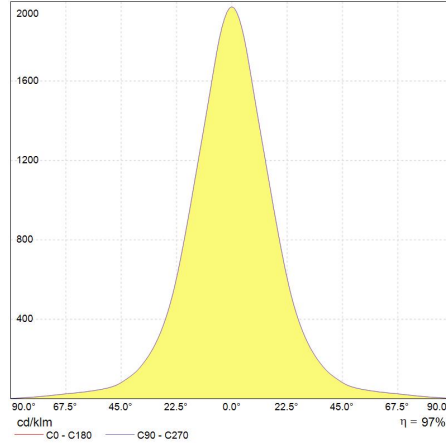

Logistic data

DUN Code	10043168652558
EAN Code	0043168652551
Pack Quantity	8
Inner pack type	BOX
Outer pack type	OUTER BOX
Layer quantity	216 EUR, 288 UK
Layer quantity EUR	216
Layer quantity UK	288
Pallet quantity EUR (PC)	1512
Pallet quantity UK (PC)	2016
Outer case size	233 x 130 x 118 (mm)
Product status	Phased-out

Photometric Data